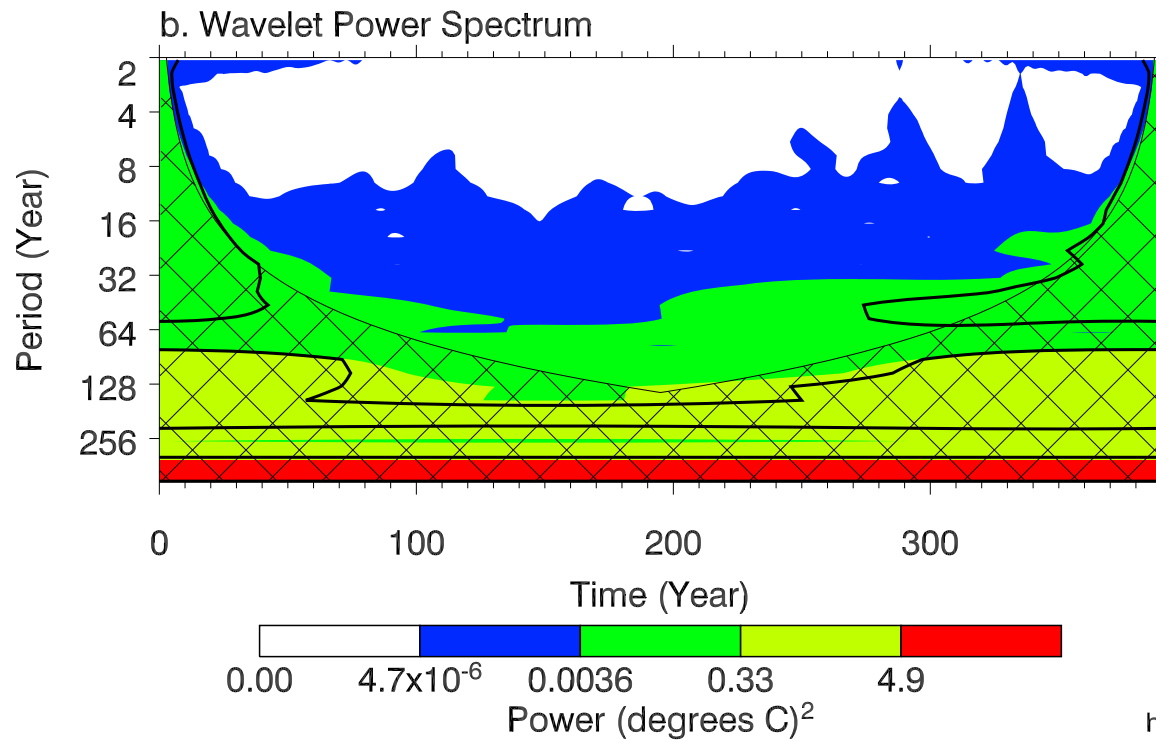

Morlet 6.00

Real (solid) Imaginary (dash)

c. Global Wavelet