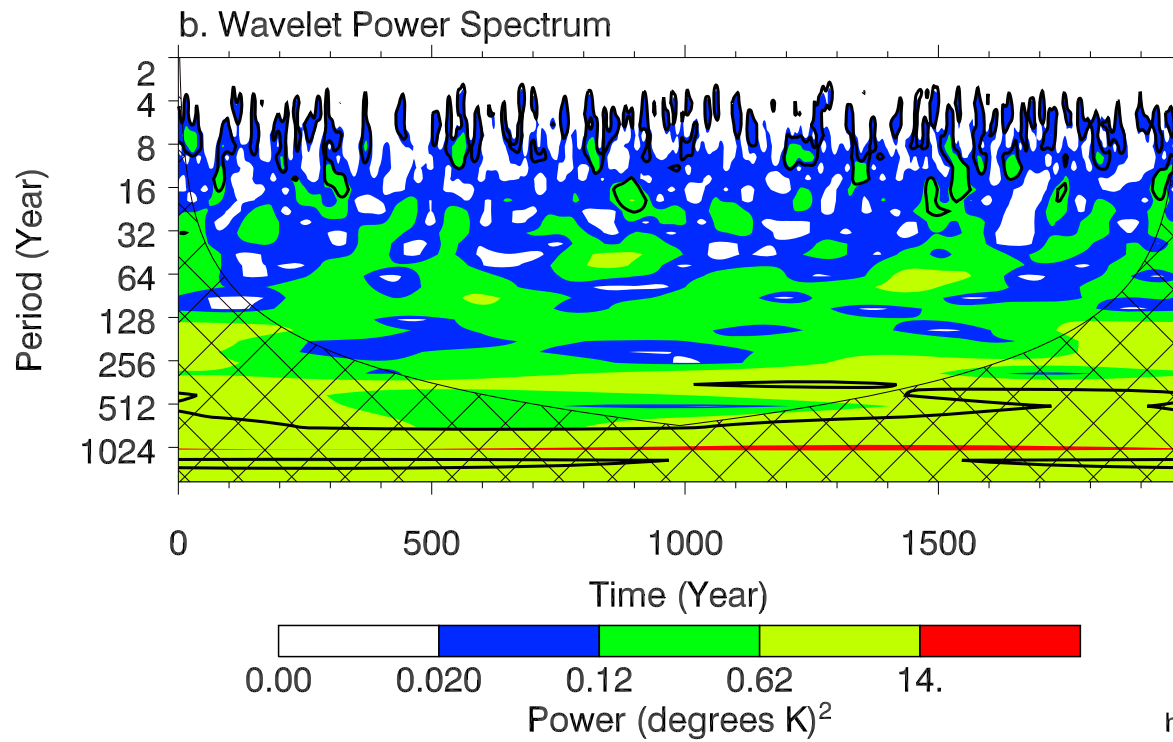

Morlet 6.00

Real (solid) Imaginary (dash)

c. Global Wavelet