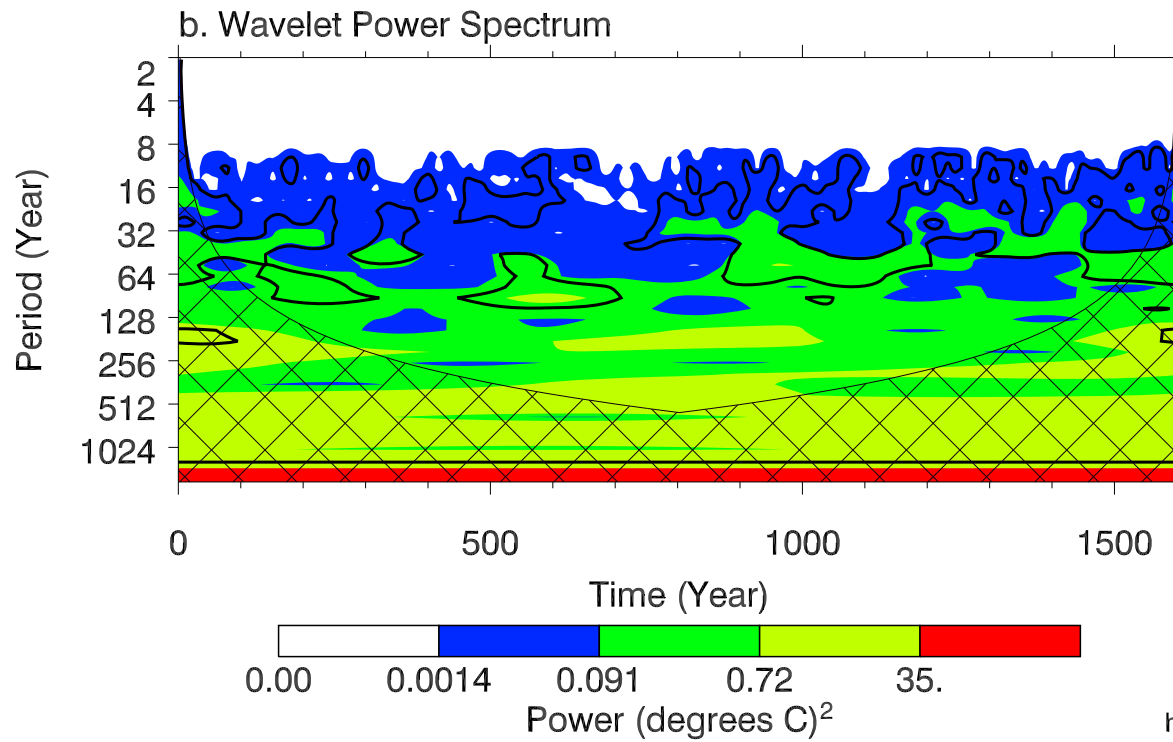

Morlet 6.00

Real (solid) Imaginary (dash)

c. Global Wavelet