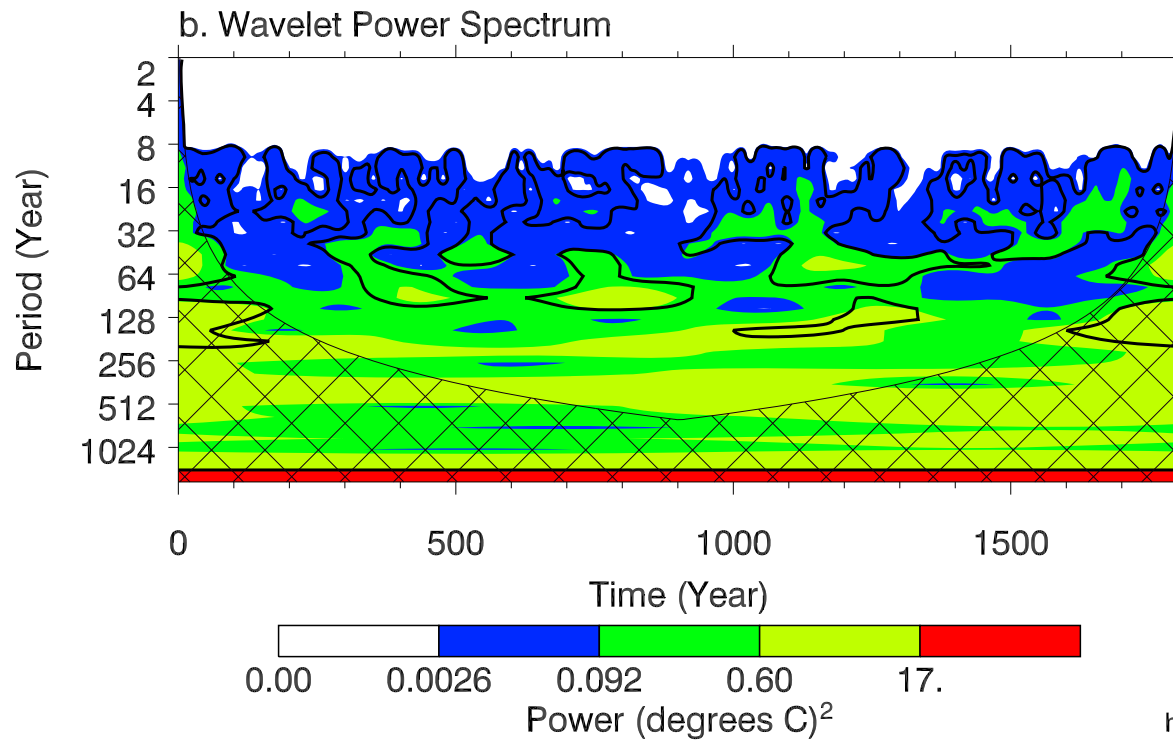

Morlet 6.00

Real (solid) Imaginary (dash)

c. Global Wavelet