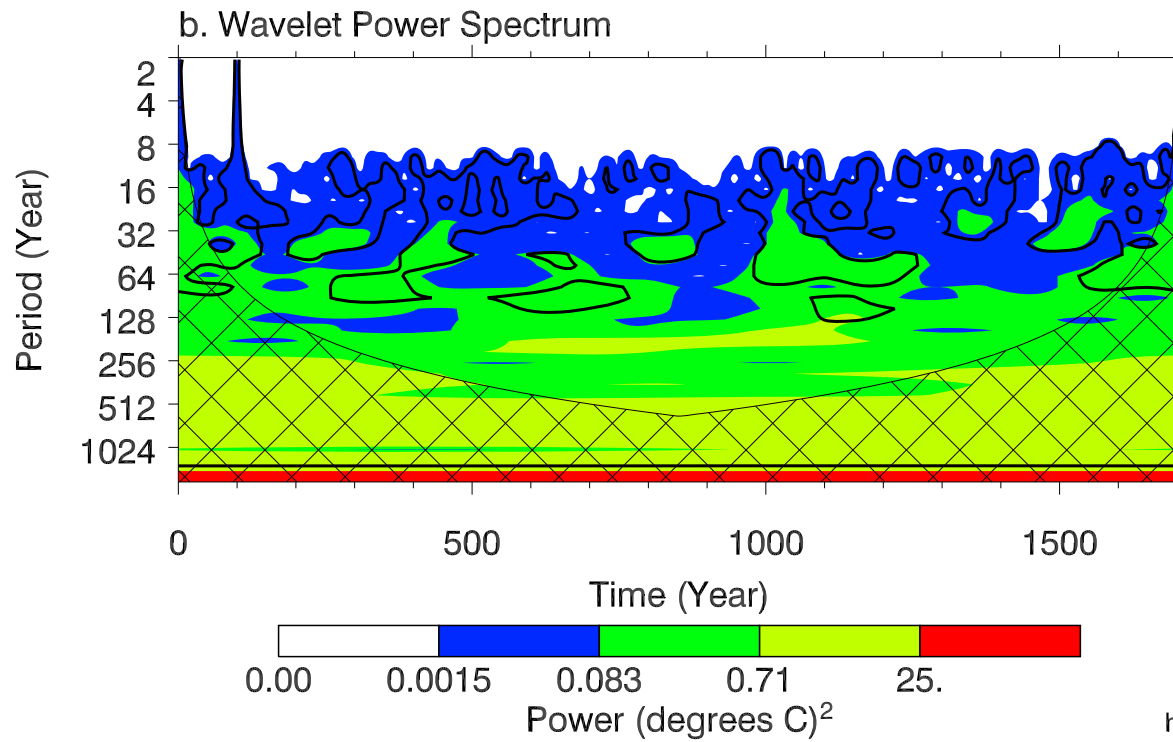

Morlet 6.00

Real (solid) Imaginary (dash)

c. Global Wavelet