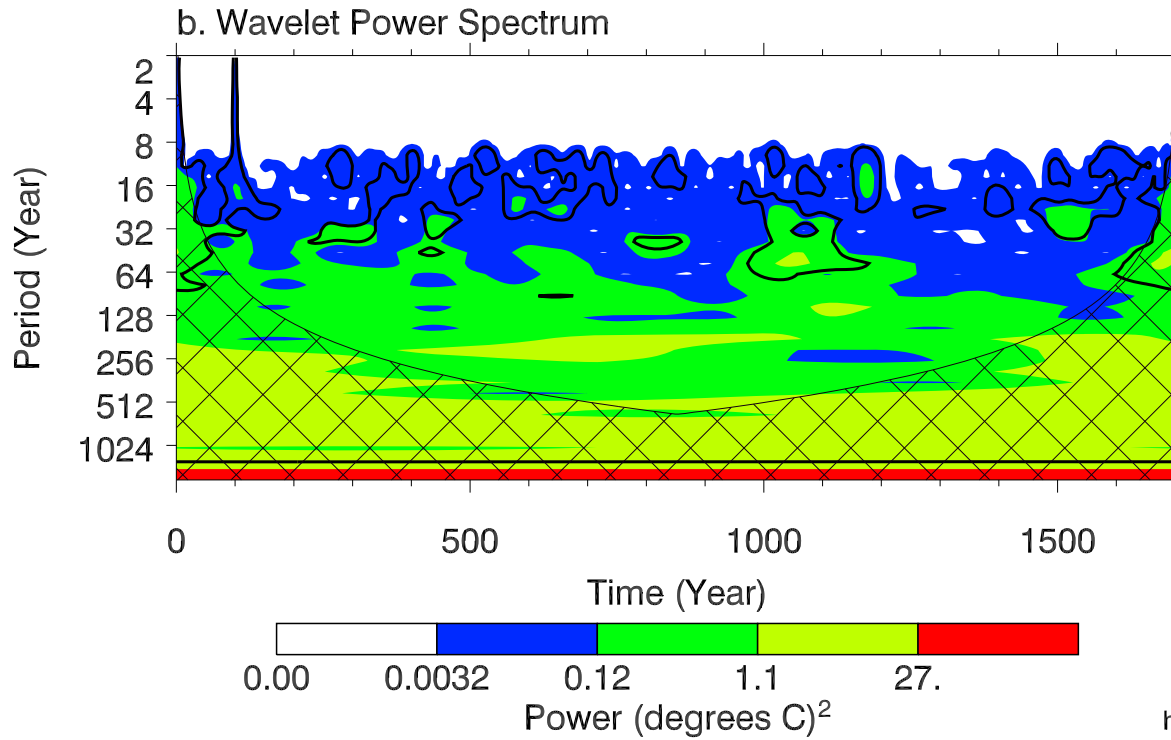

Morlet 6.00

Real (solid) Imaginary (dash)

c. Global Wavelet