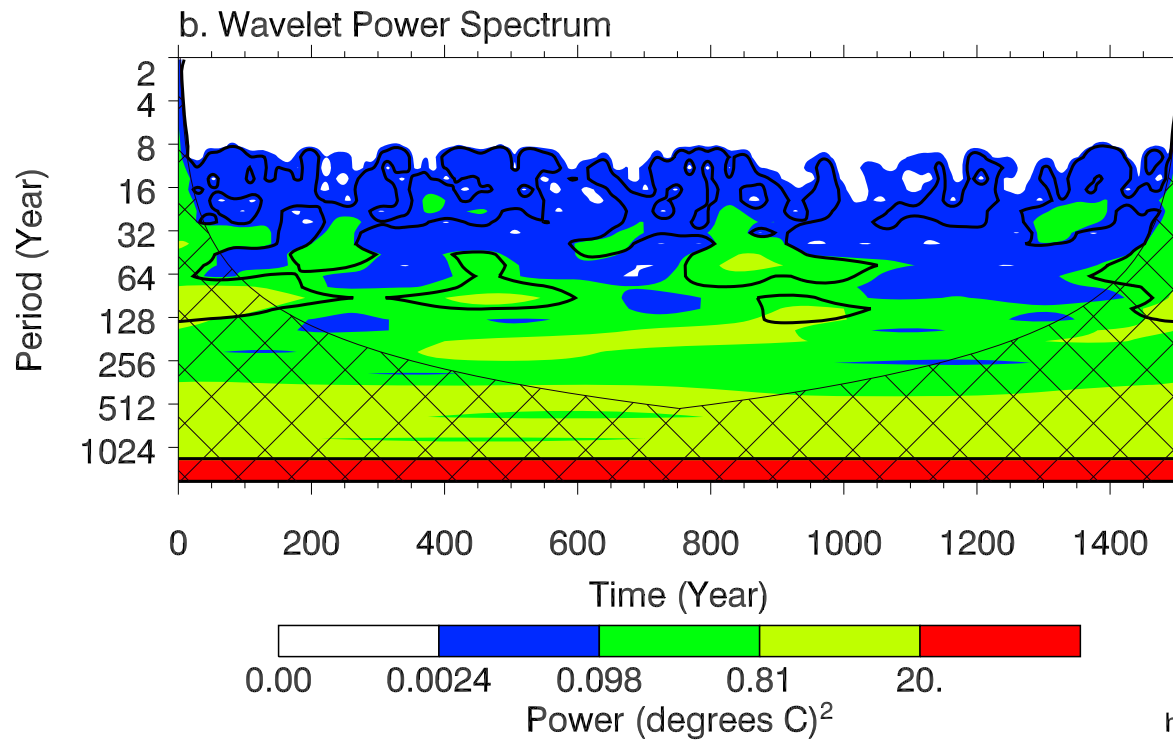

Morlet 6.00

Real (solid) Imaginary (dash)

c. Global Wavelet