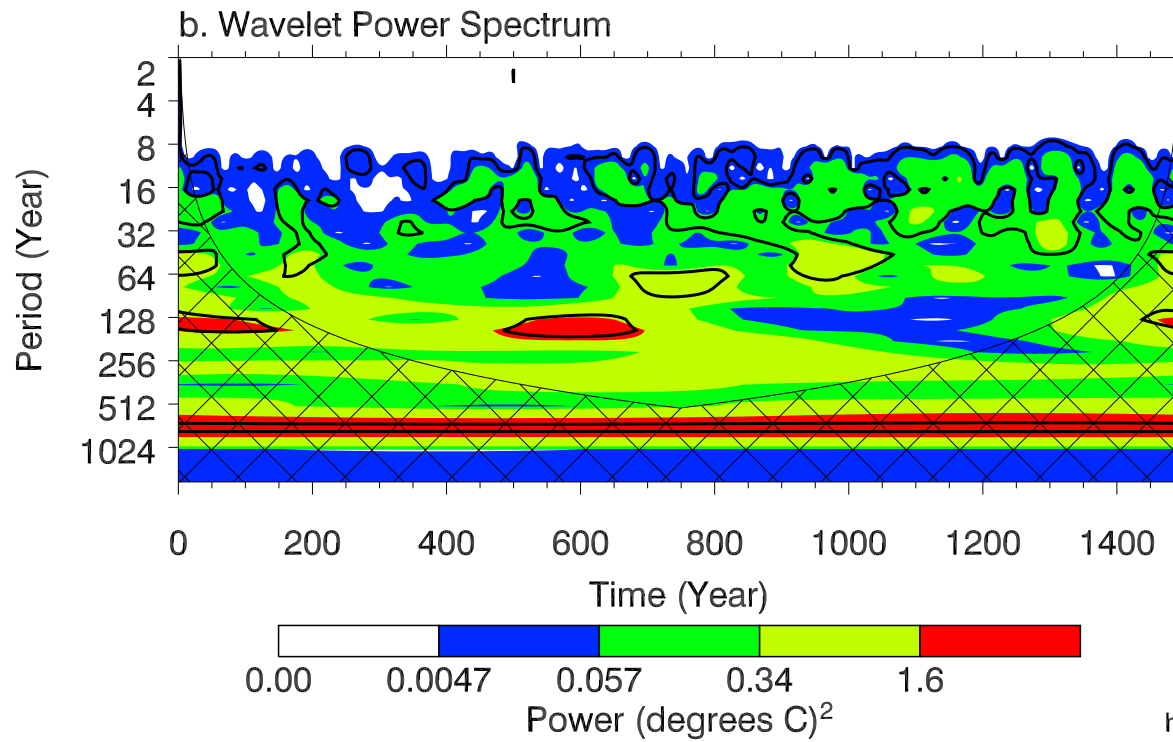

Morlet 6.00

Real (solid) Imaginary (dash)

c. Global Wavelet