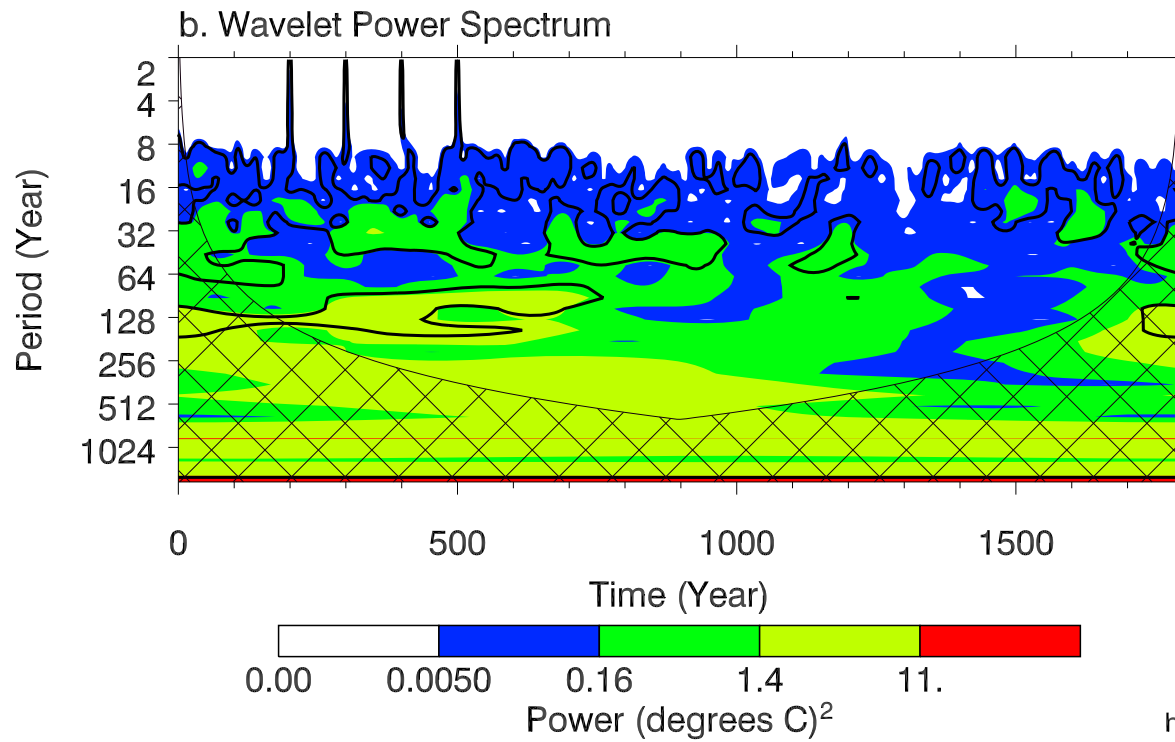

Morlet 6.00

Real (solid) Imaginary (dash)

c. Global Wavelet