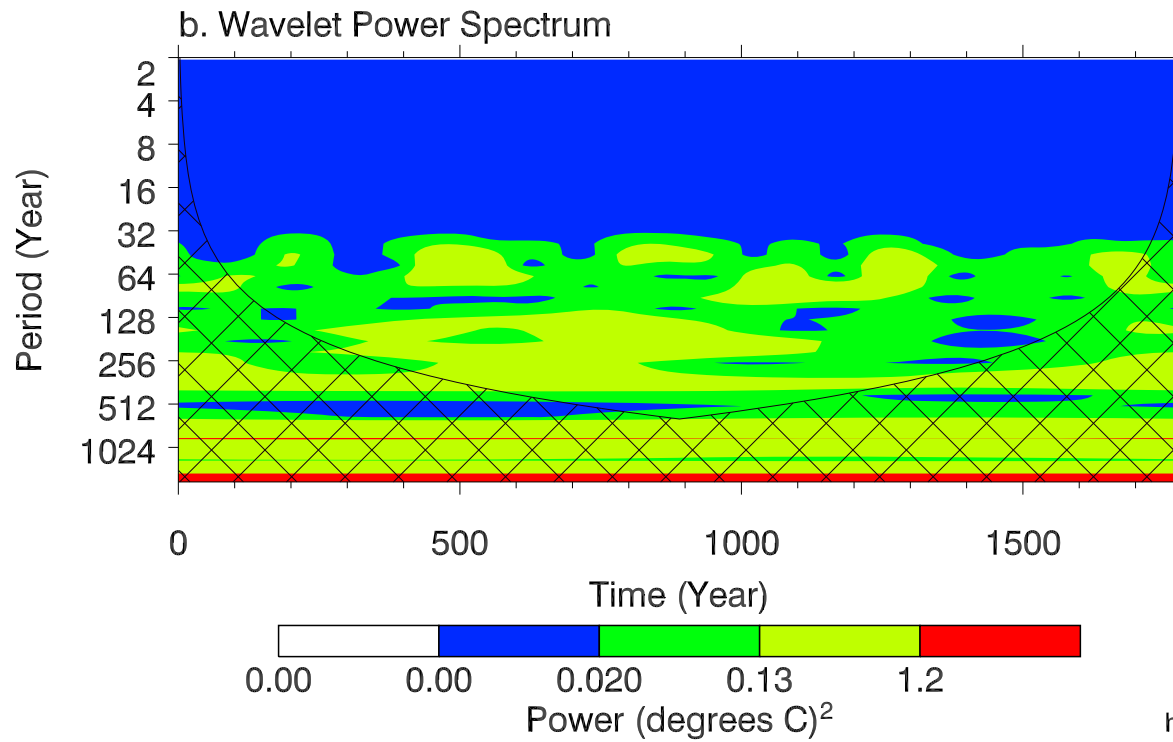

Morlet 6.00

Real (solid) Imaginary (dash)

c. Global Wavelet