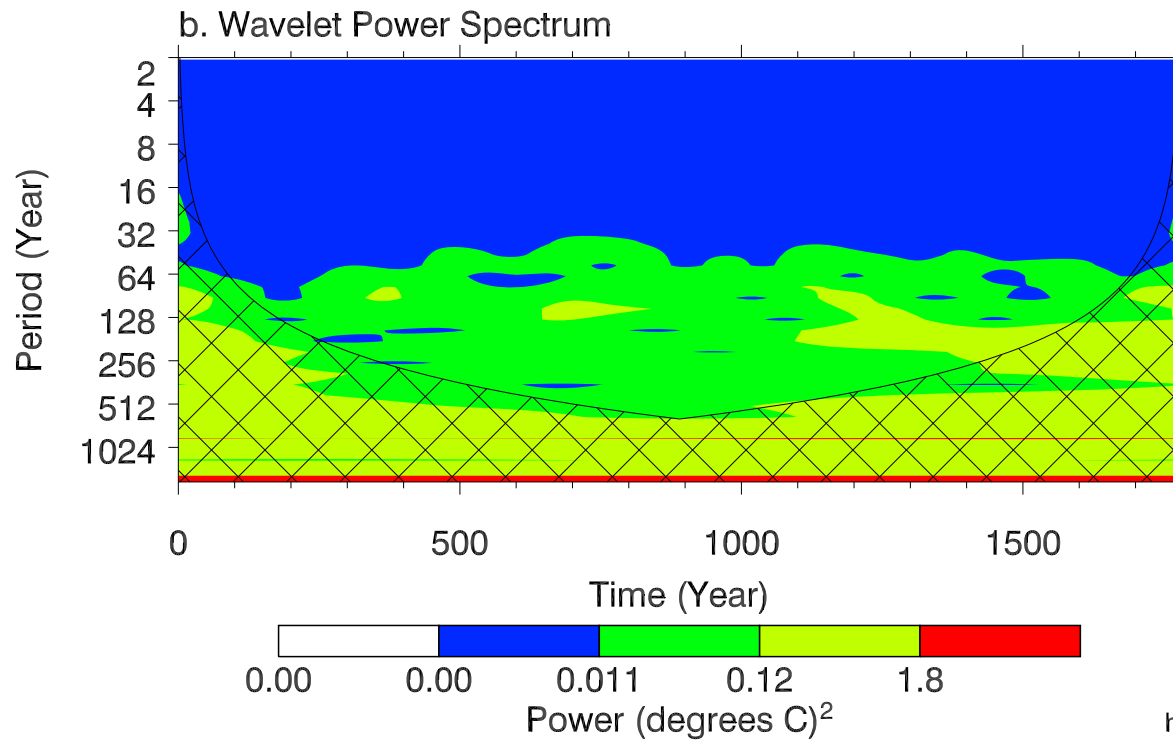

Morlet 6.00

Real (solid) Imaginary (dash)

c. Global Wavelet