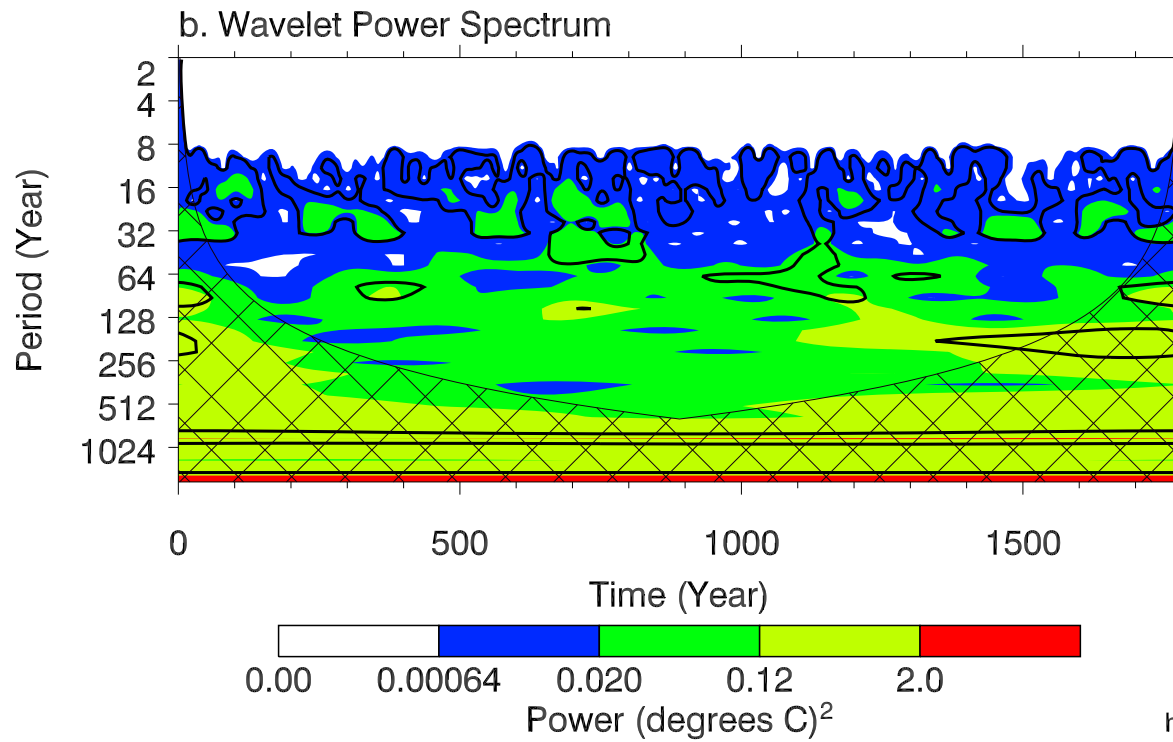

Morlet 6.00

Real (solid) Imaginary (dash)

c. Global Wavelet