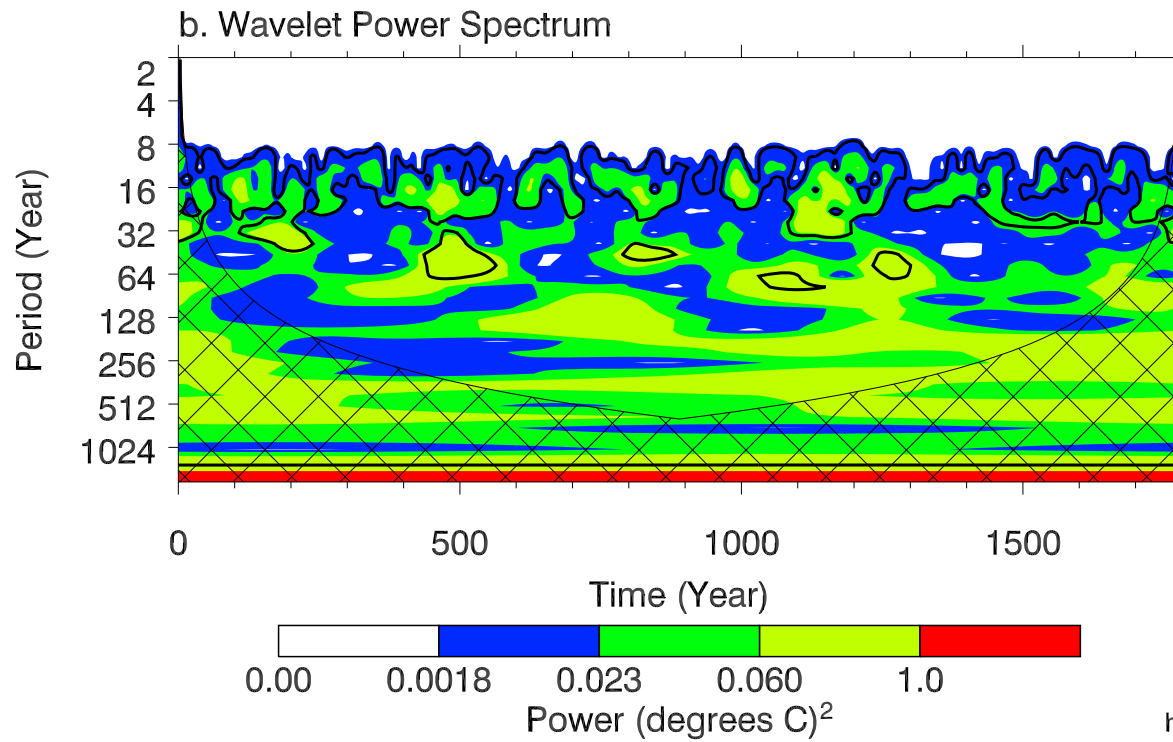

Morlet 6.00

Real (solid) Imaginary (dash)

c. Global Wavelet