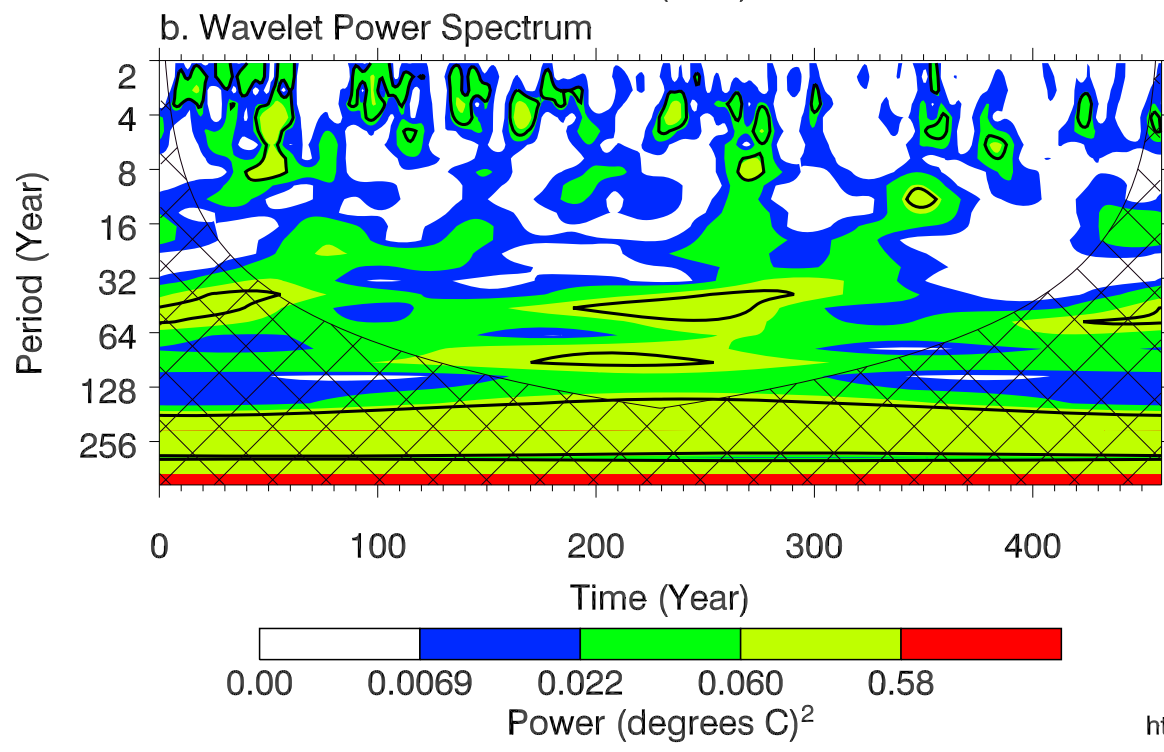

Morlet 6.00

Real (solid) Imaginary (dash)

c. Global Wavelet