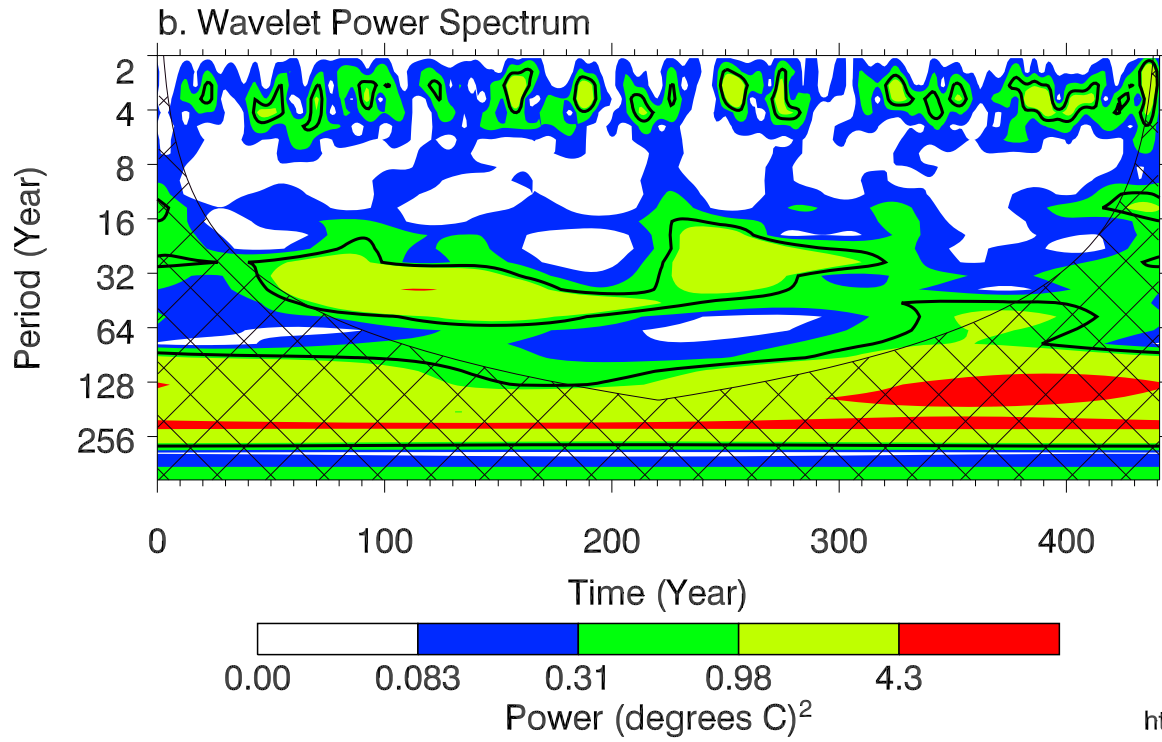

Morlet 6.00

Real (solid) Imaginary (dash)

c. Global Wavelet