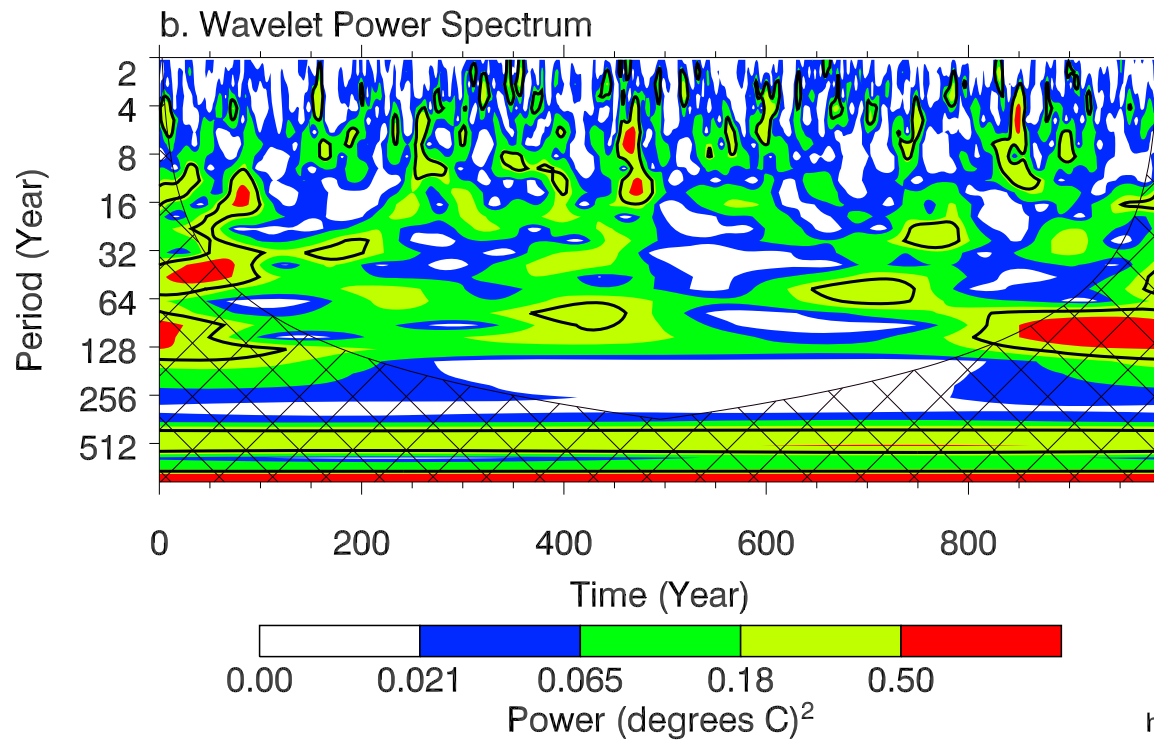

Morlet 6.00

Real (solid) Imaginary (dash)

c. Global Wavelet