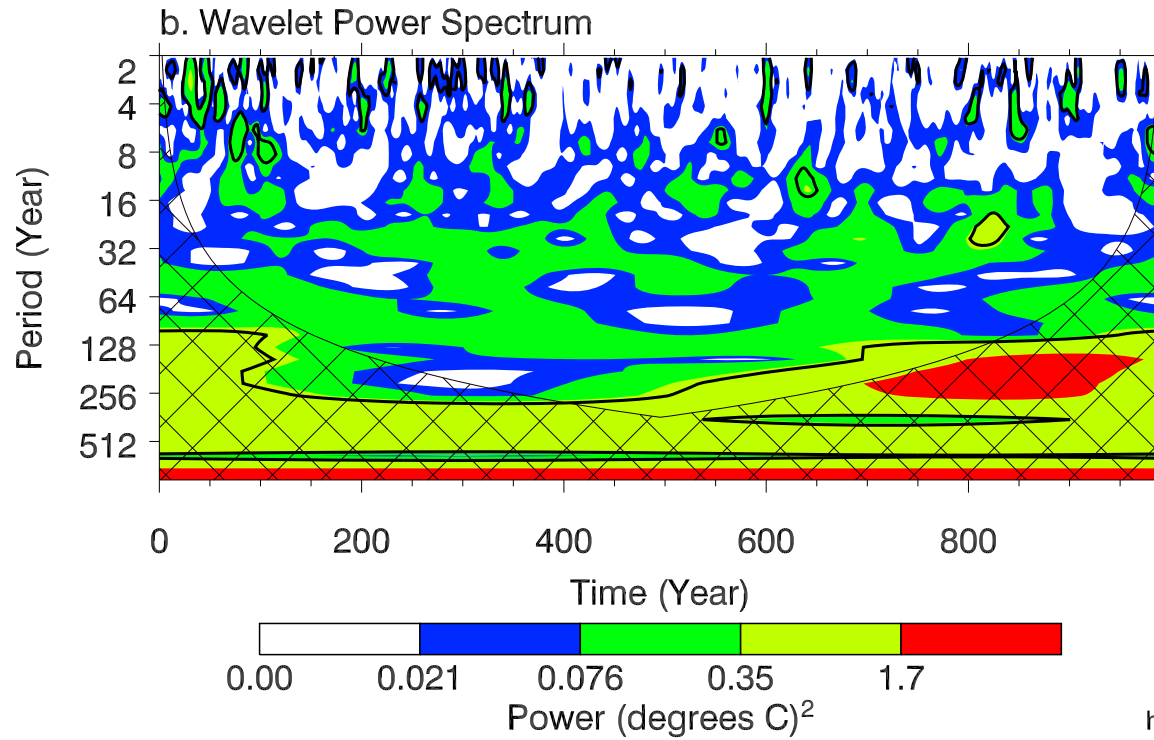

Morlet 6.00

Real (solid) Imaginary (dash)

c. Global Wavelet