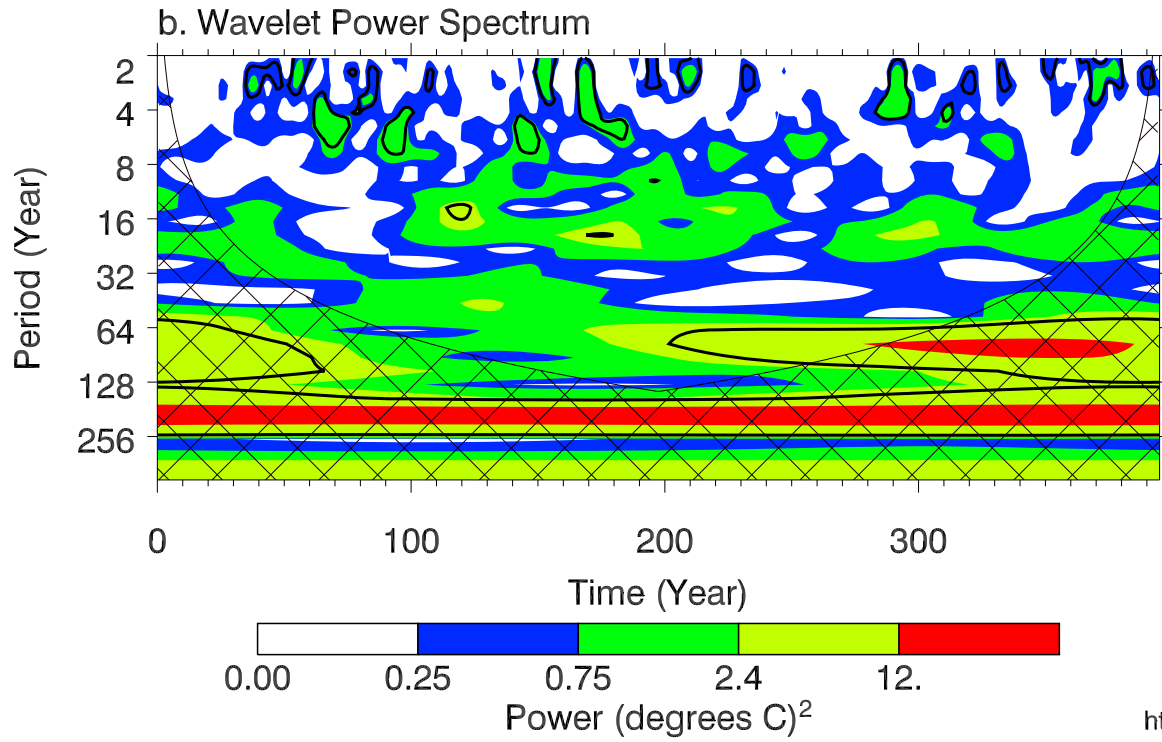

Morlet 6.00

Real (solid) Imaginary (dash)

c. Global Wavelet