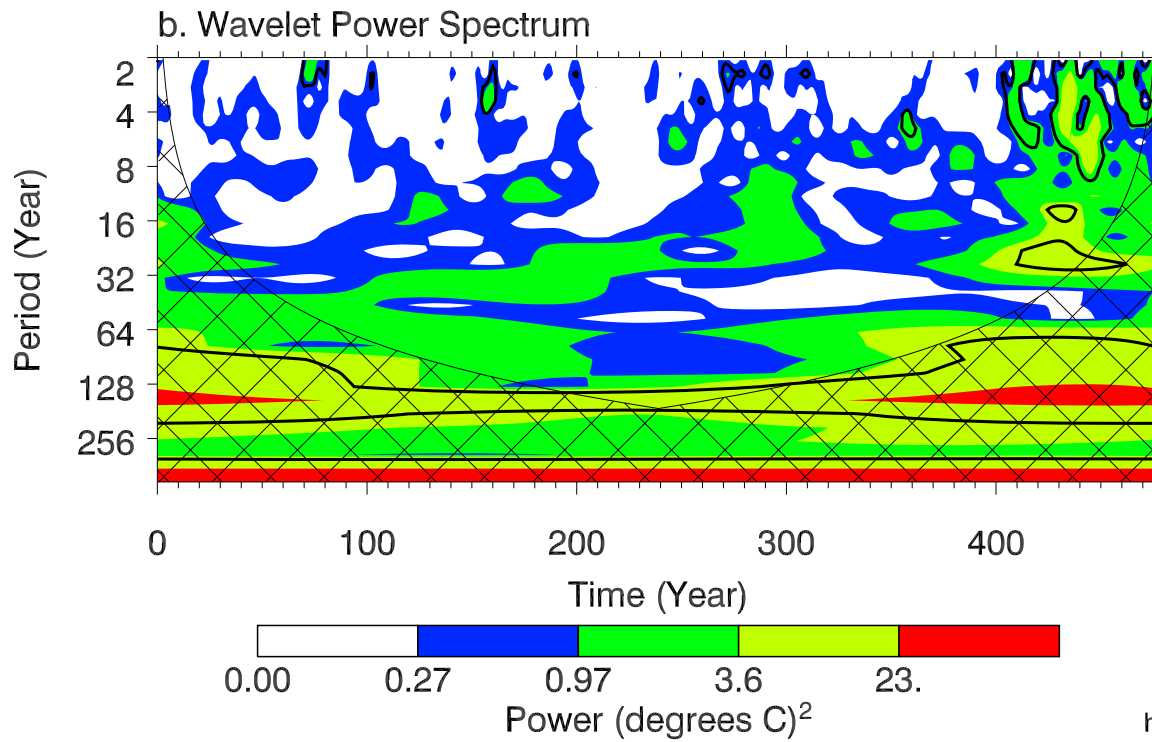

Morlet 6.00

Real (solid) Imaginary (dash)

c. Global Wavelet