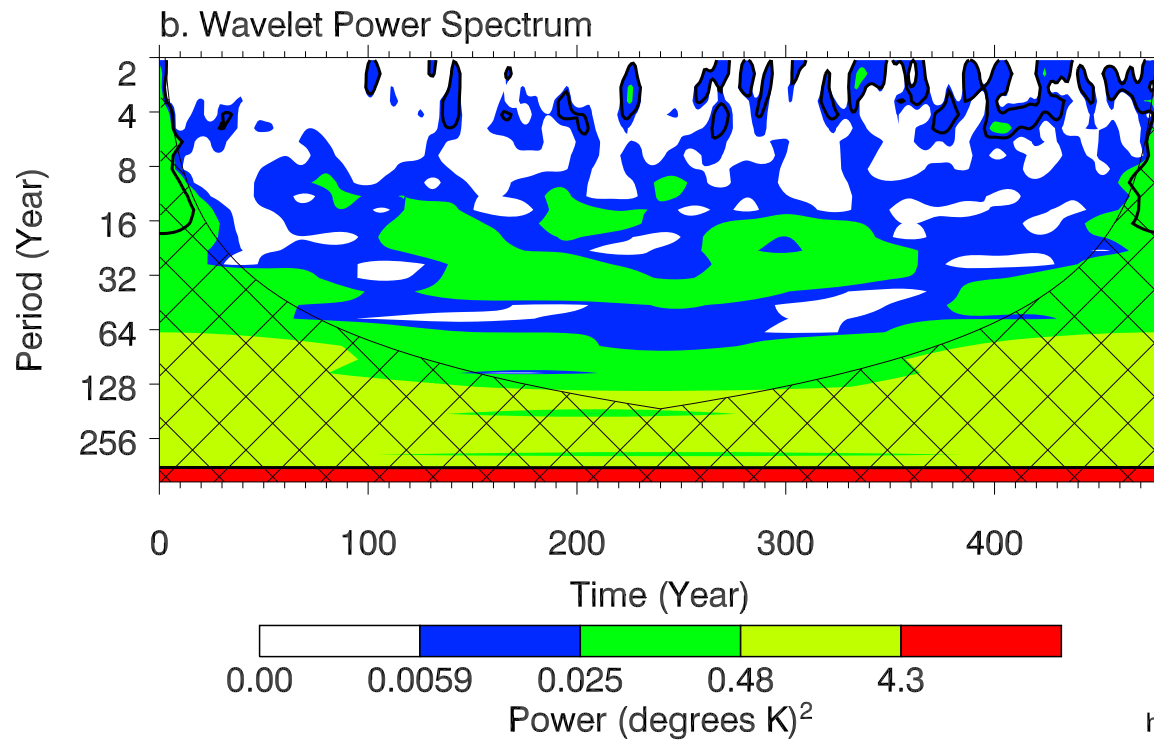

Morlet 6.00

Real (solid) Imaginary (dash)

c. Global Wavelet