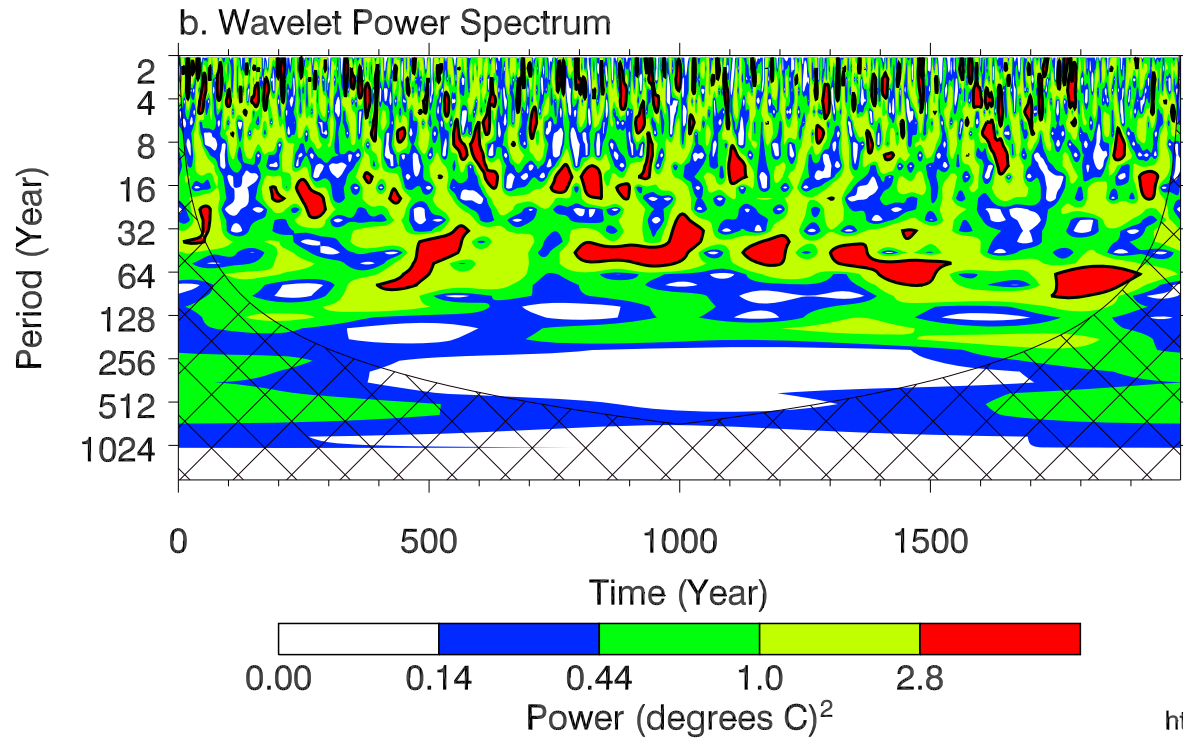

Morlet 6.00

Real (solid) Imaginary (dash)

c. Global Wavelet