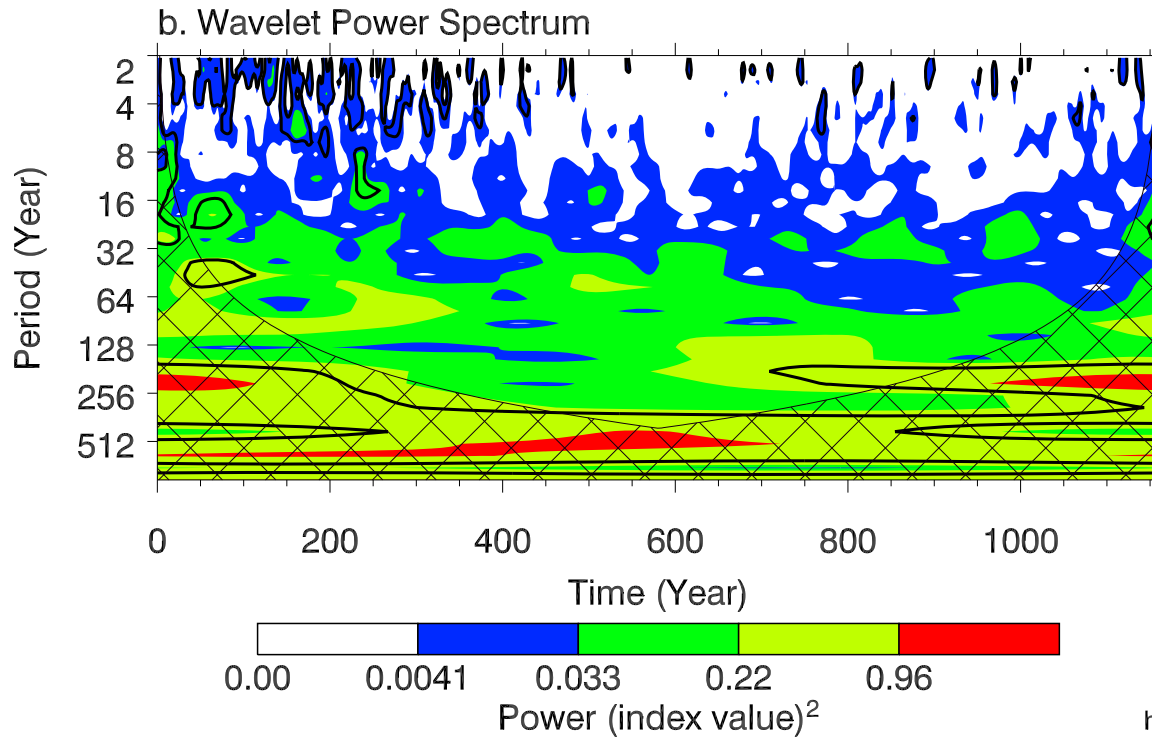

Morlet 6.00

Real (solid) Imaginary (dash)

c. Global Wavelet