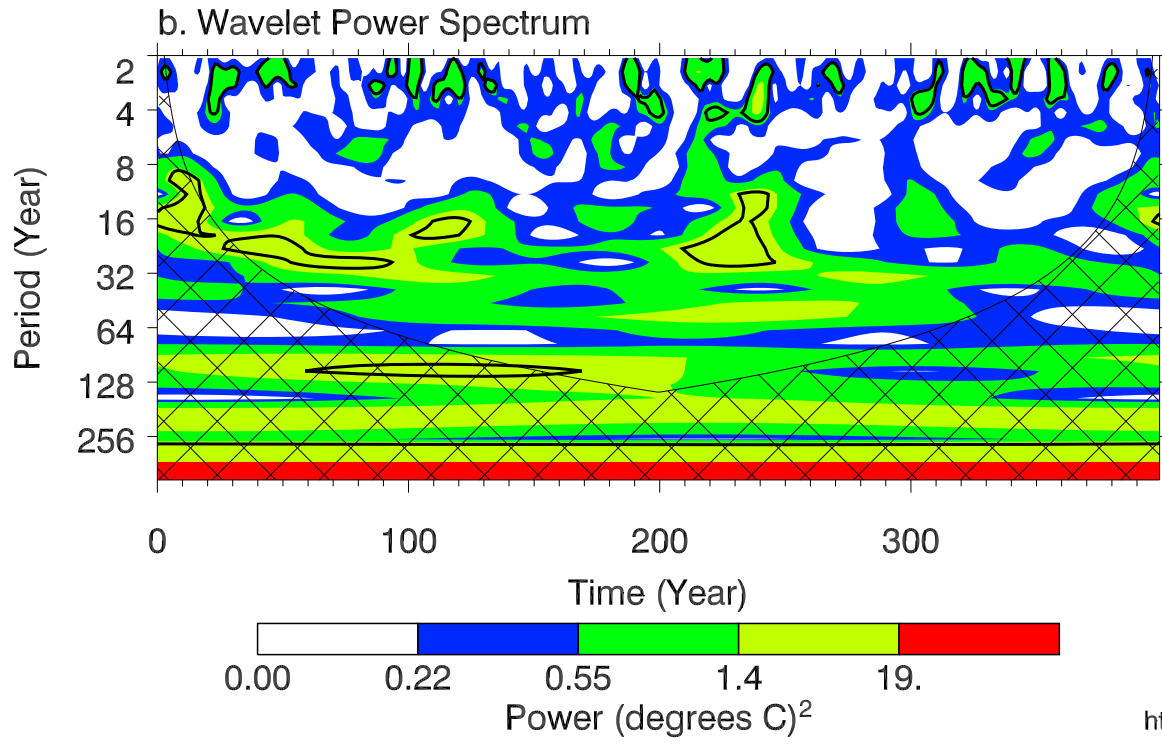

Morlet 6.00

Real (solid) Imaginary (dash)

c. Global Wavelet