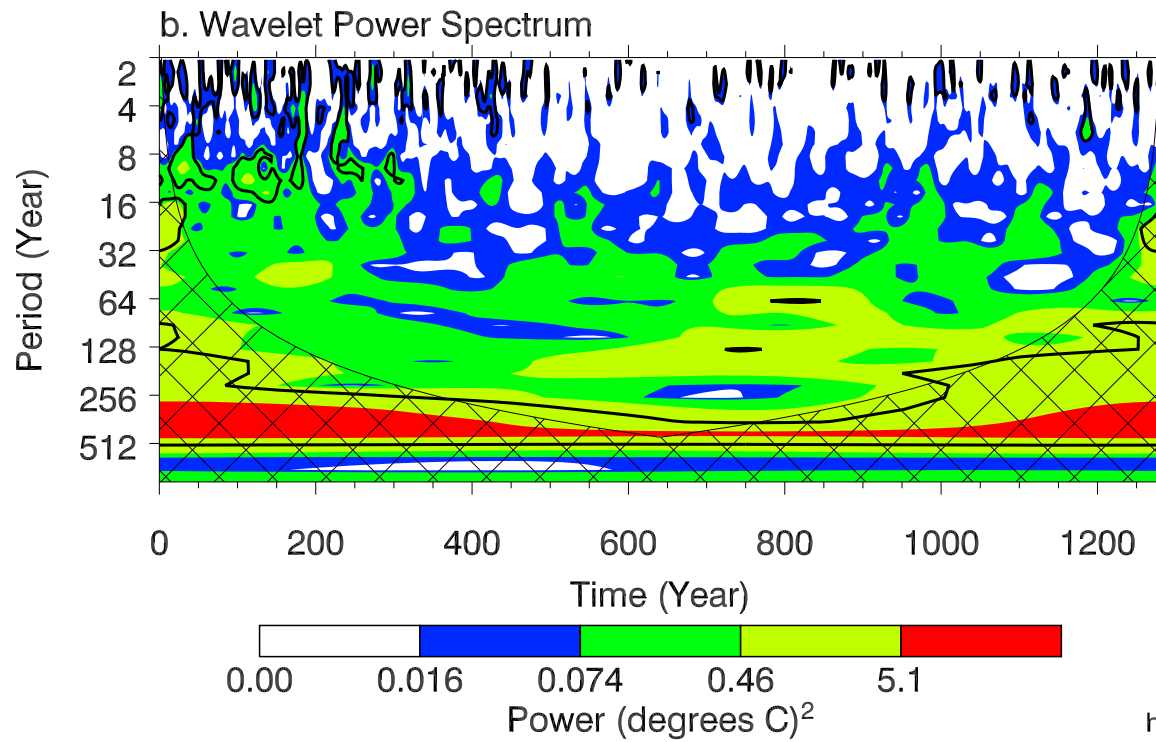

Morlet 6.00

Real (solid) Imaginary (dash)

c. Global Wavelet