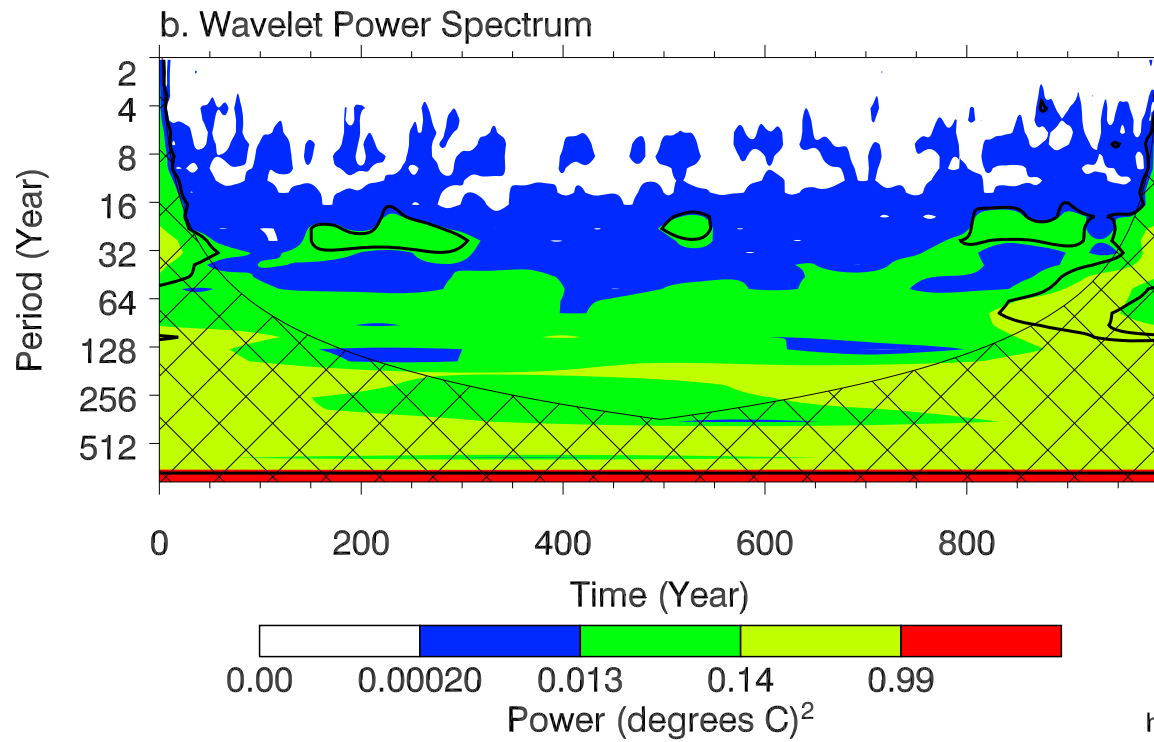

Morlet 6.00

Real (solid) Imaginary (dash)

c. Global Wavelet