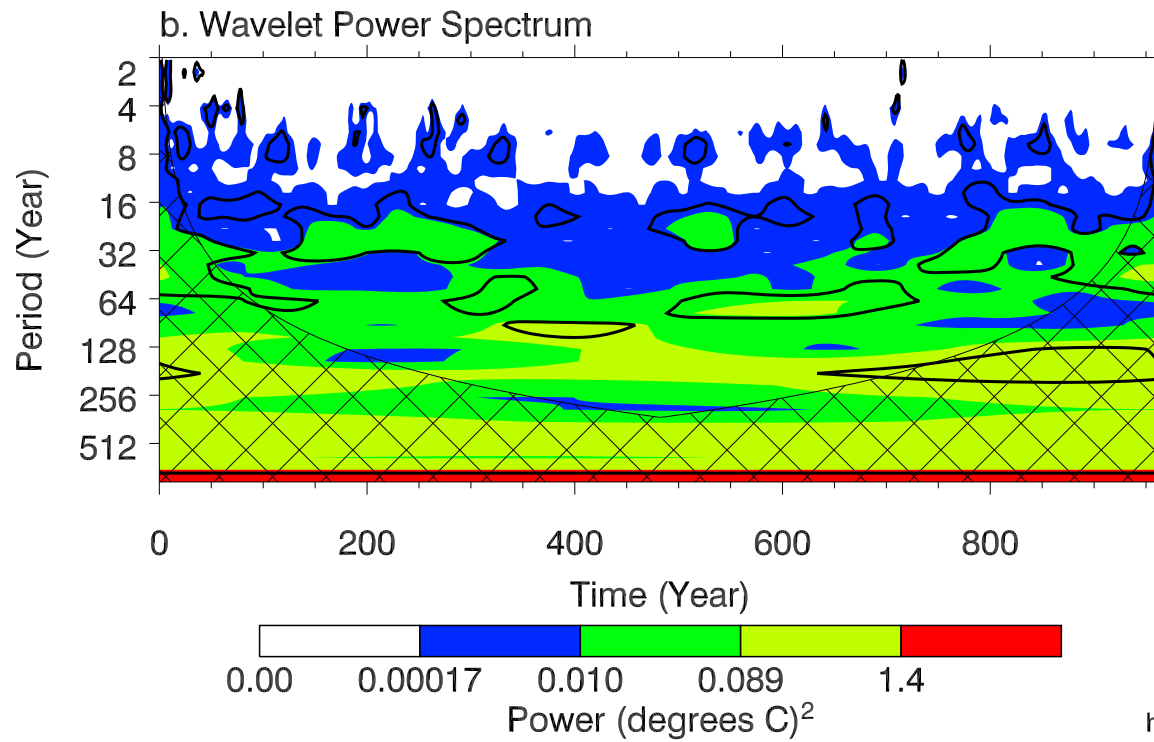

Morlet 6.00

Real (solid) Imaginary (dash)

c. Global Wavelet