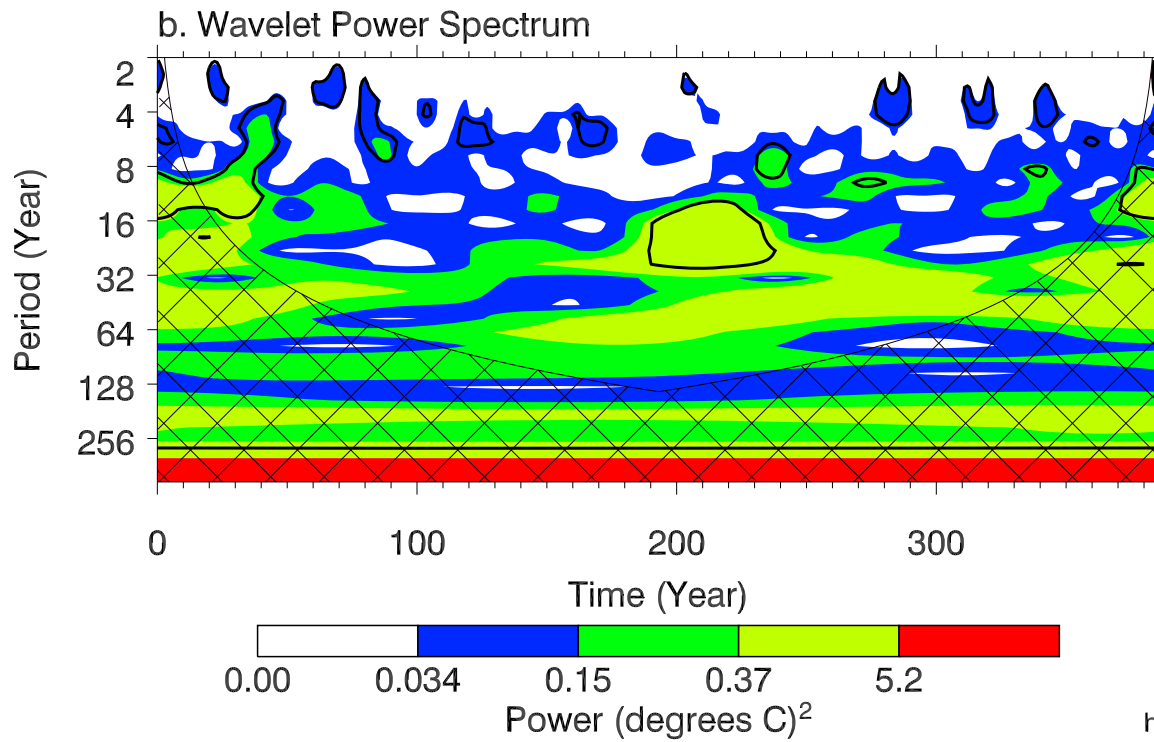

Morlet 6.00

Real (solid) Imaginary (dash)

c. Global Wavelet