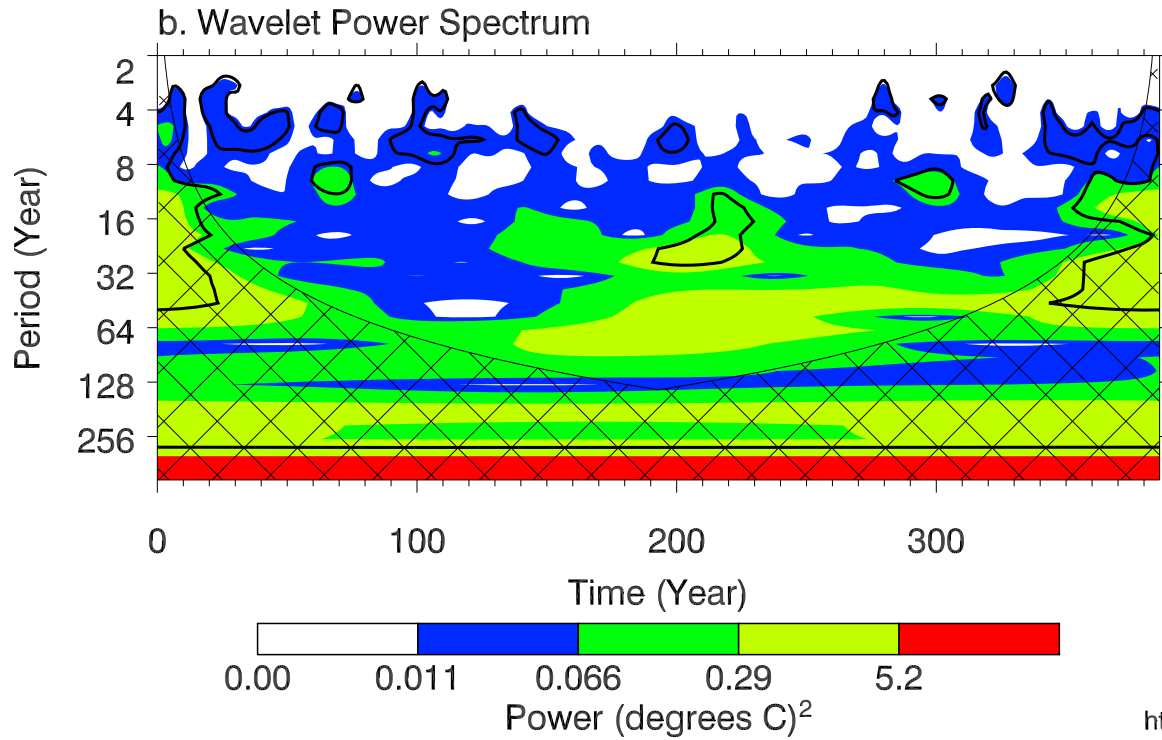

Morlet 6.00

Real (solid) Imaginary (dash)

c. Global Wavelet