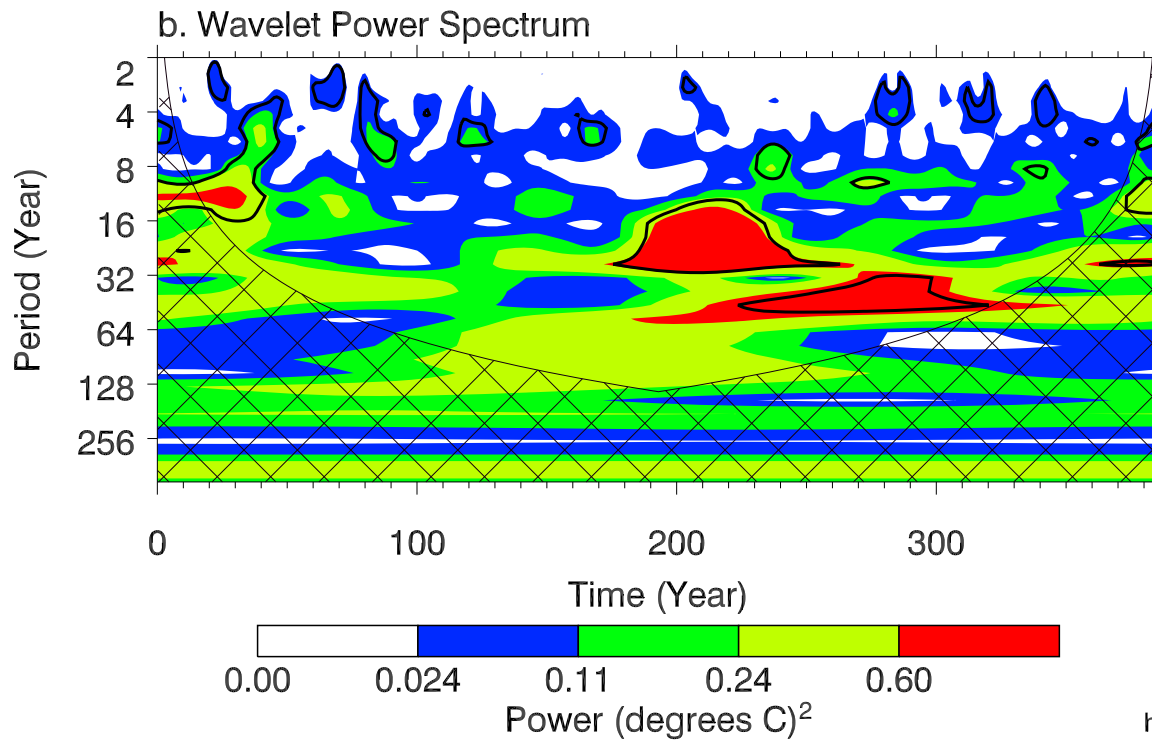

Morlet 6.00

Real (solid) Imaginary (dash)

c. Global Wavelet