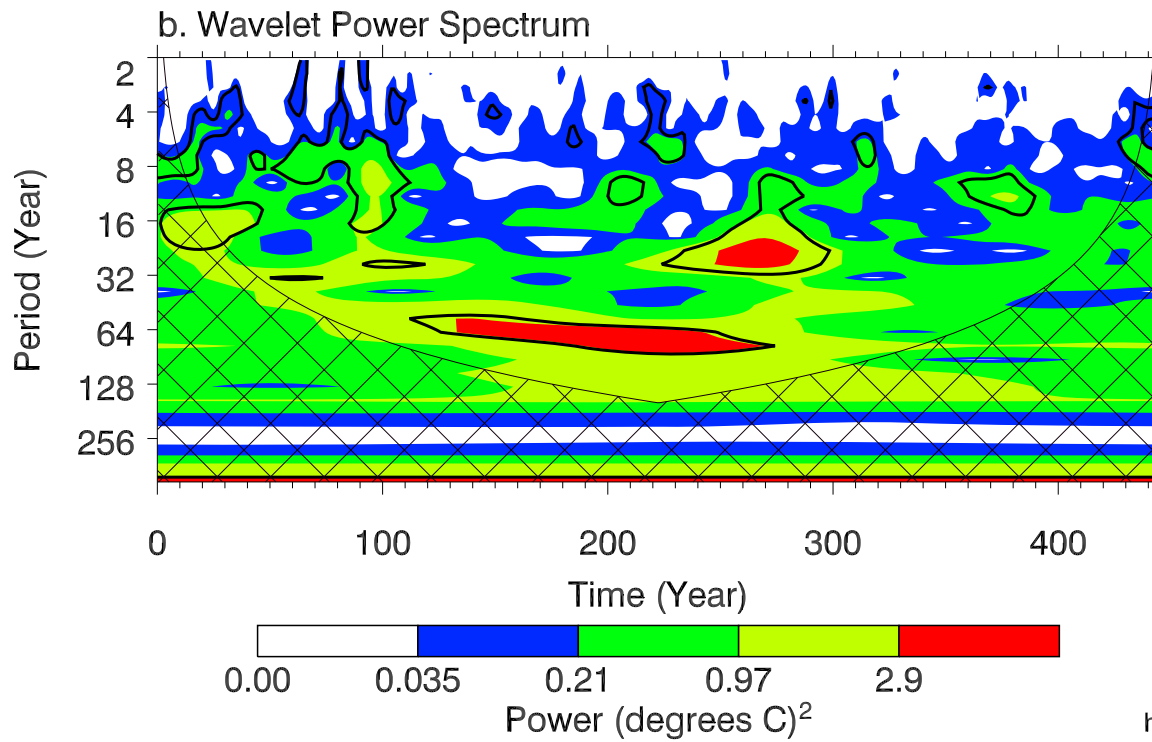

Morlet 6.00

Real (solid) Imaginary (dash)

c. Global Wavelet