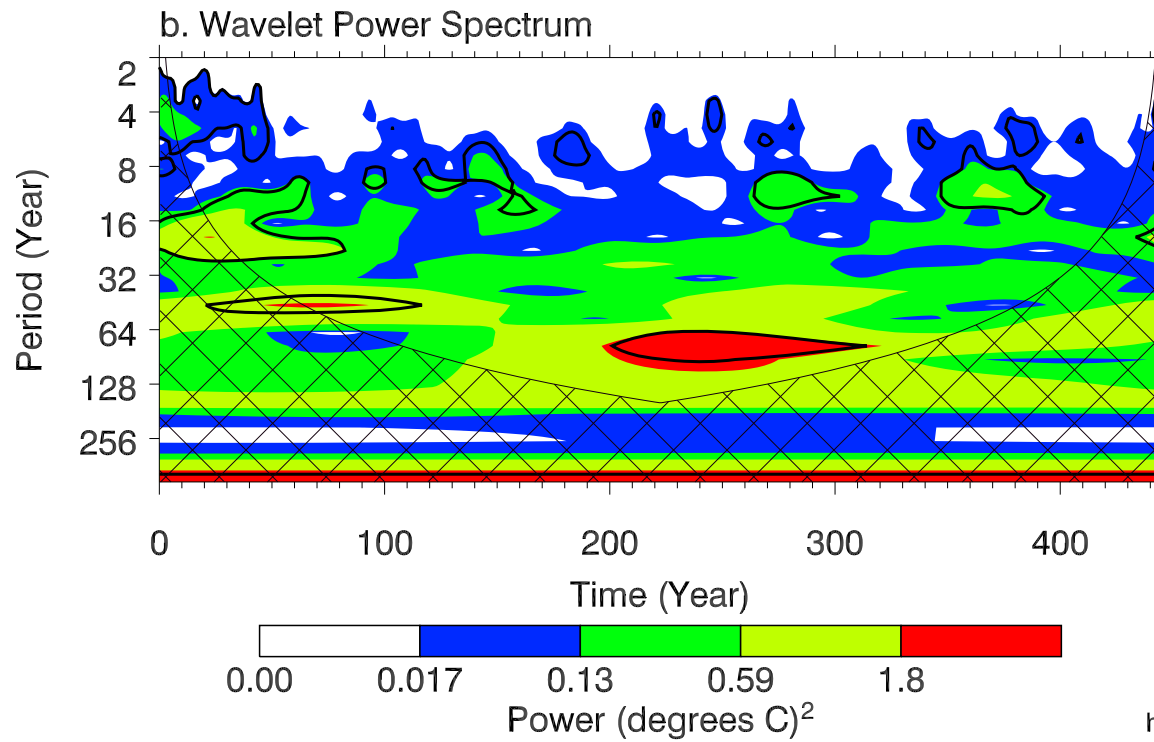

Morlet 6.00

Real (solid) Imaginary (dash)

c. Global Wavelet