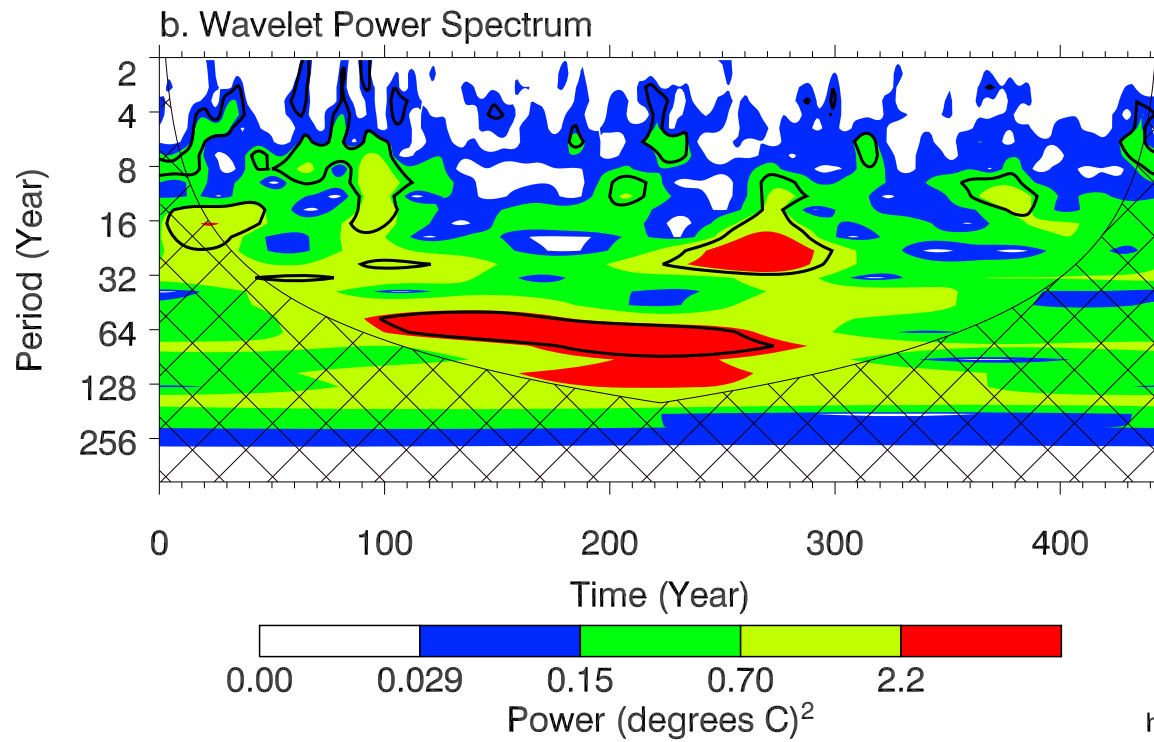

Morlet 6.00

Real (solid) Imaginary (dash)

c. Global Wavelet