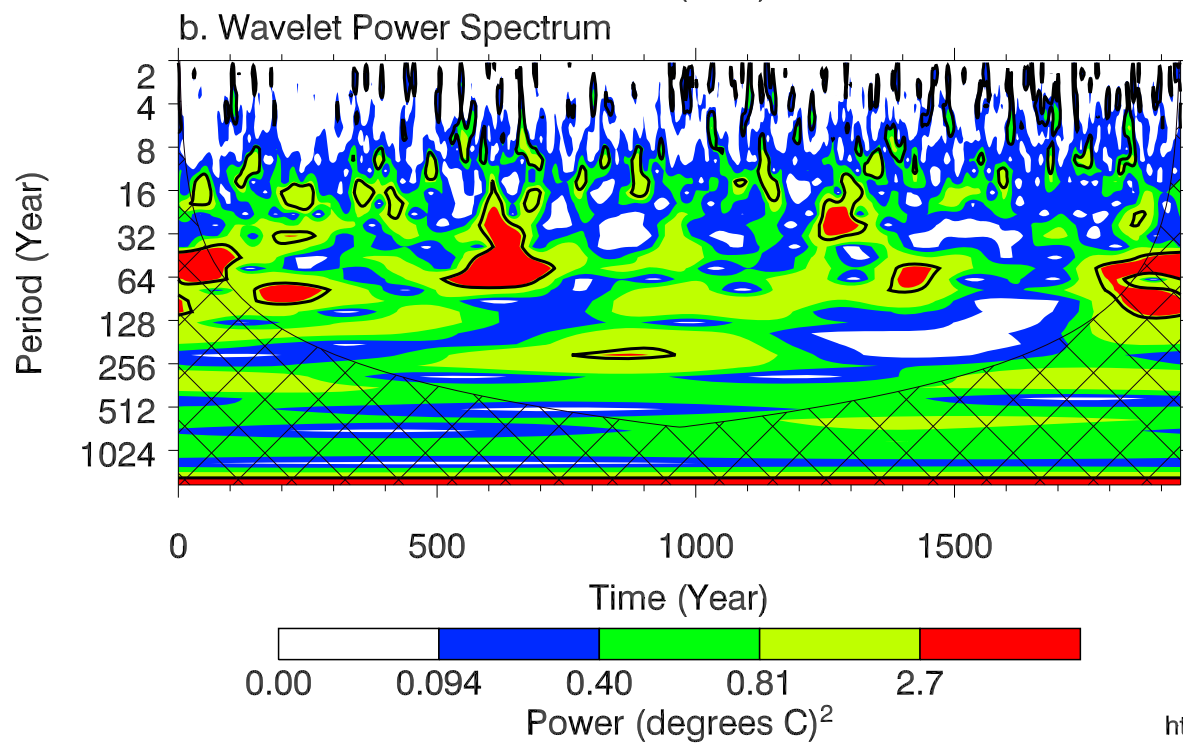

Morlet 6.00

Real (solid) Imaginary (dash)

c. Global Wavelet