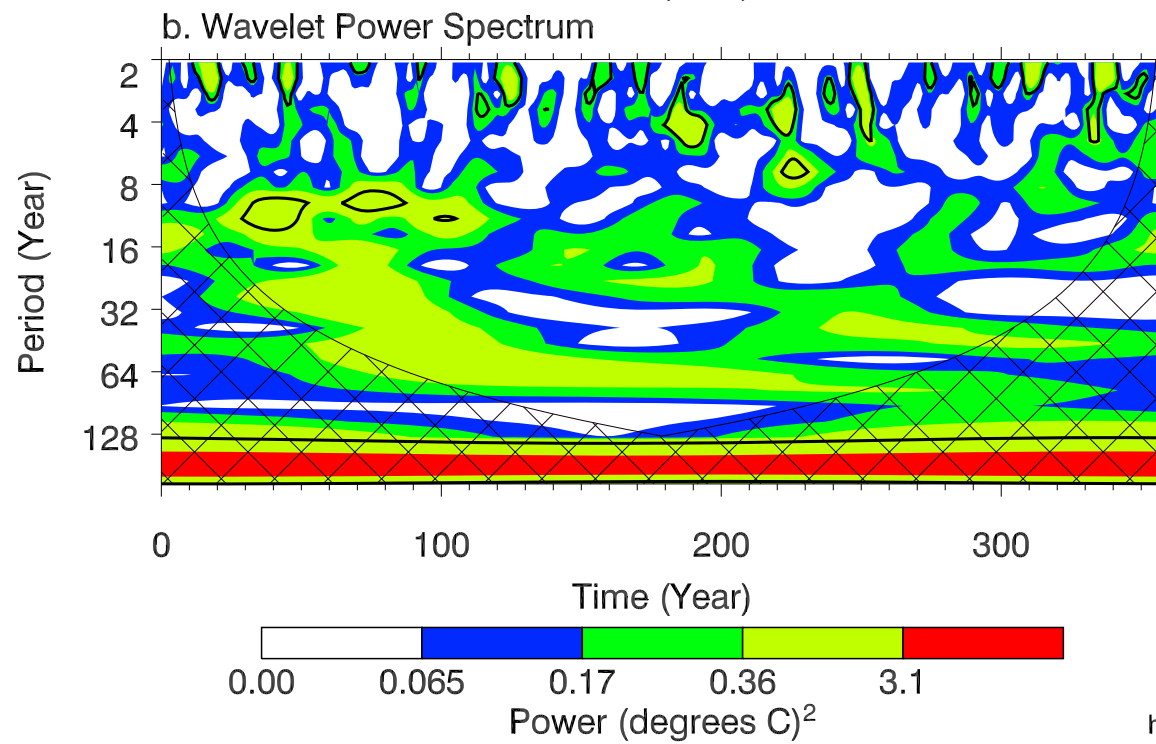

Morlet 6.00

Real (solid) Imaginary (dash)

c. Global Wavelet