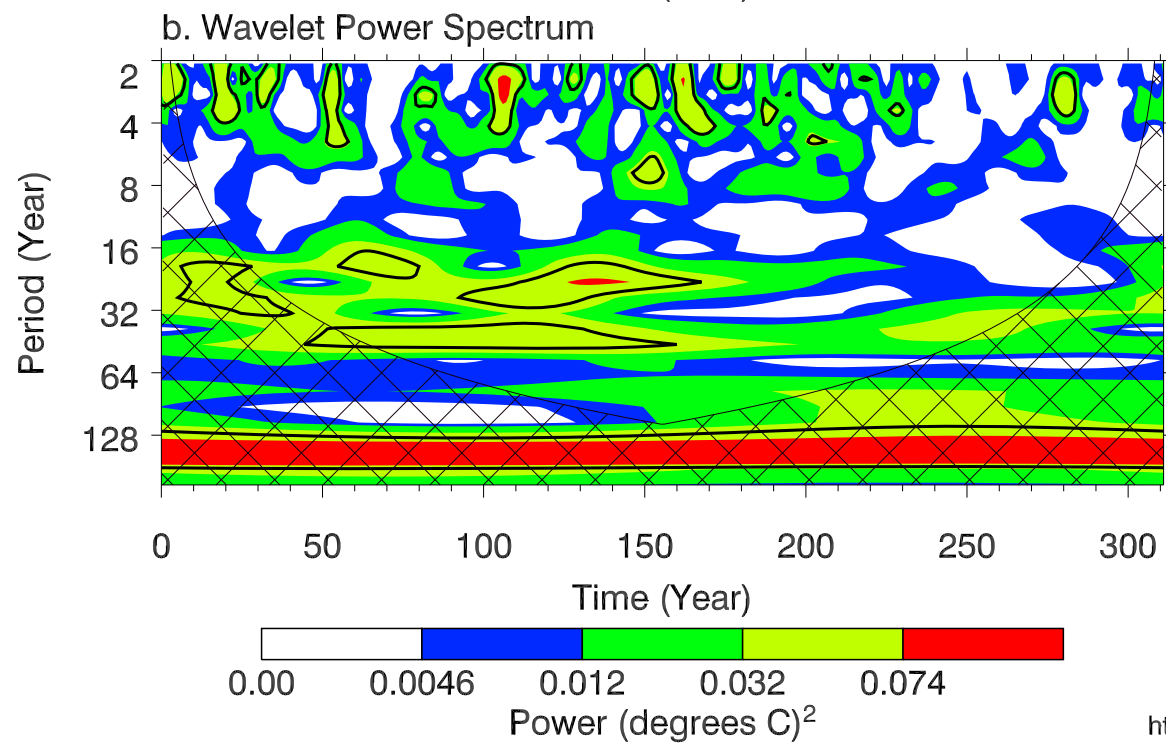

Morlet 6.00

Real (solid) Imaginary (dash)

c. Global Wavelet