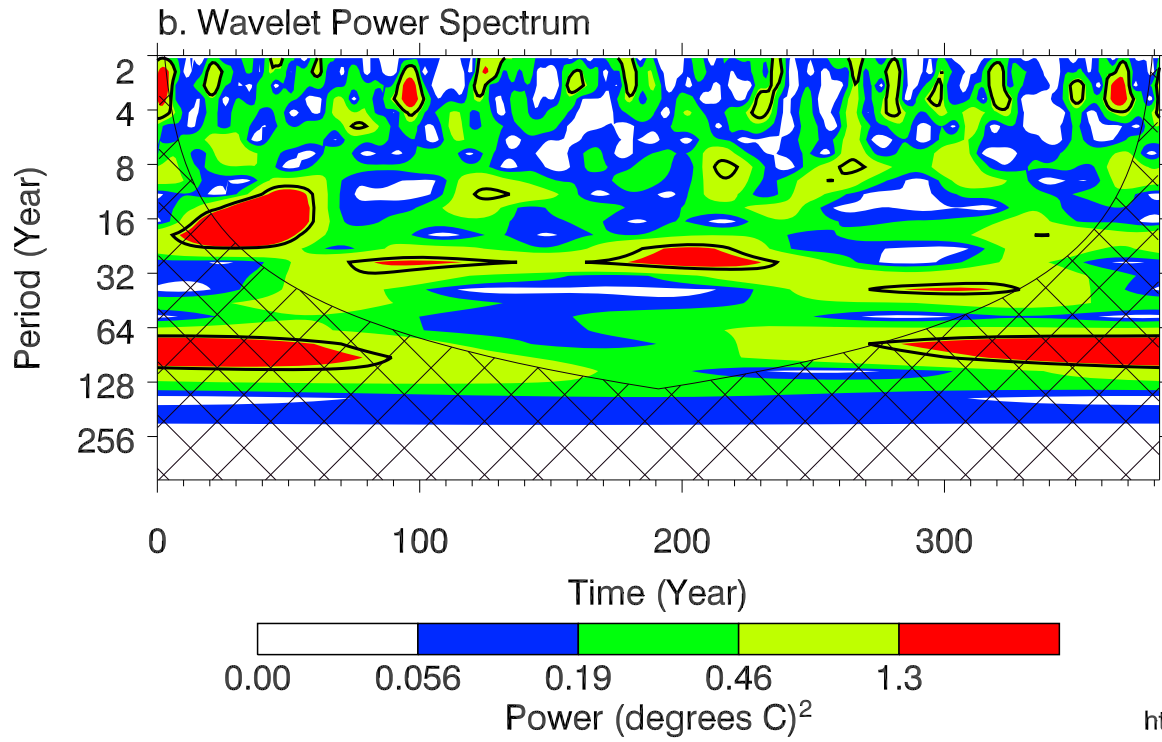

Morlet 6.00

Real (solid) Imaginary (dash)

c. Global Wavelet