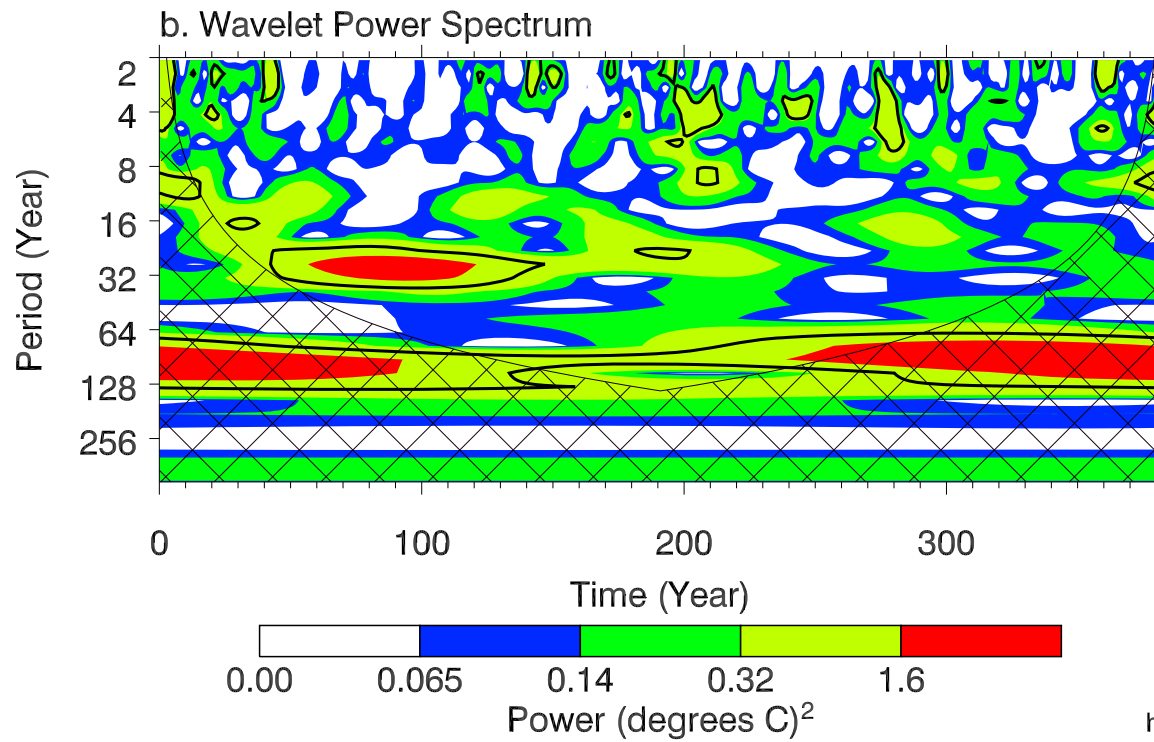

Morlet 6.00

Real (solid) Imaginary (dash)

c. Global Wavelet