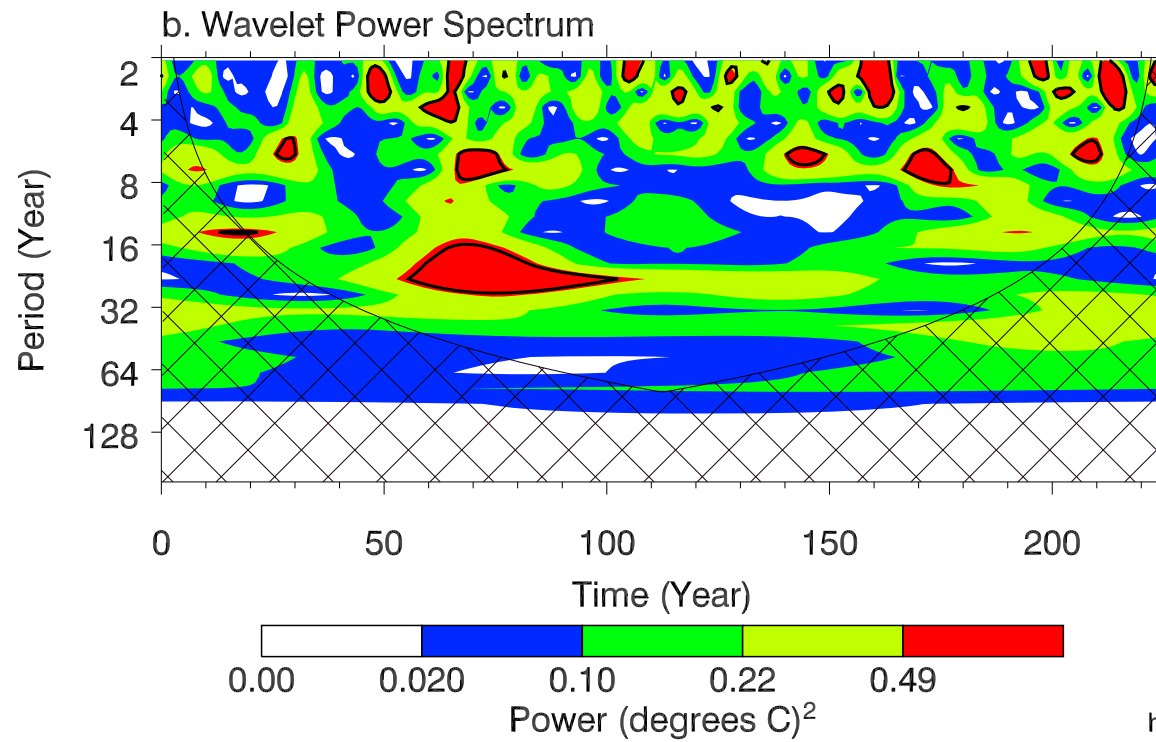

Morlet 6.00

Real (solid) Imaginary (dash)

c. Global Wavelet