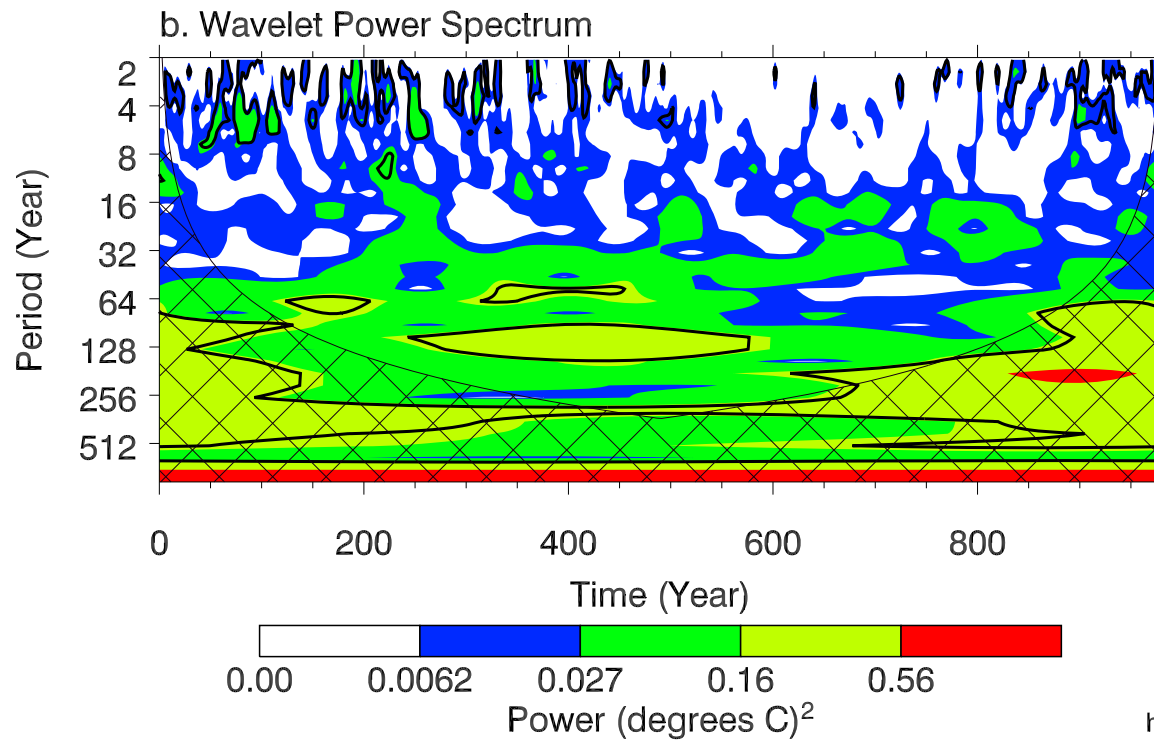

Morlet 6.00

Real (solid) Imaginary (dash)

c. Global Wavelet