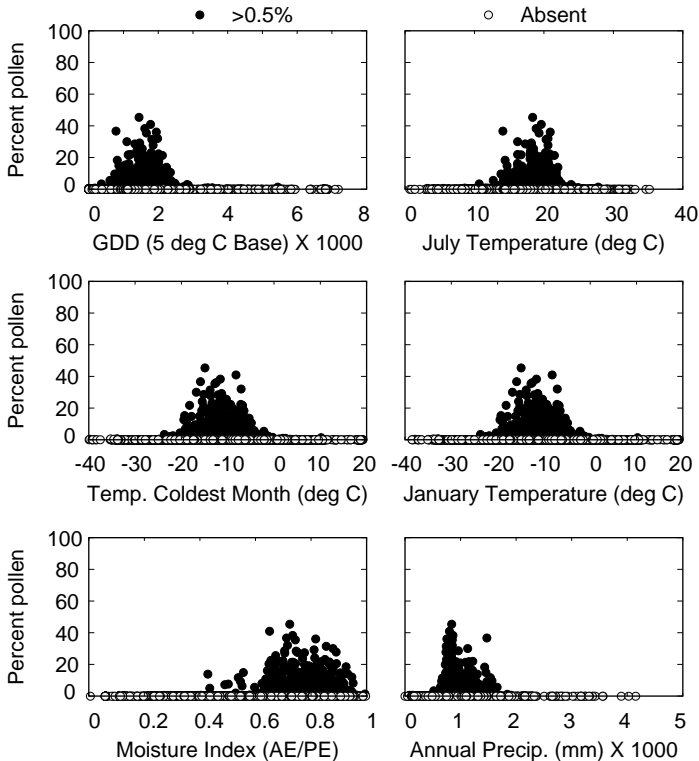

Pinus subg. Strobus East

GDD (5 deg C Base) X 1000