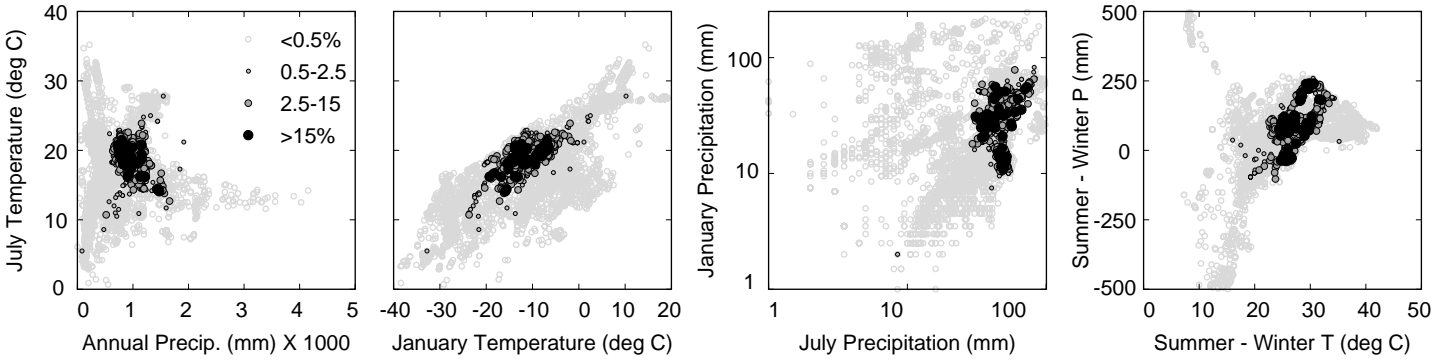

Pinus subg. Strobus East

GDD (5 deg C Base) X 1000