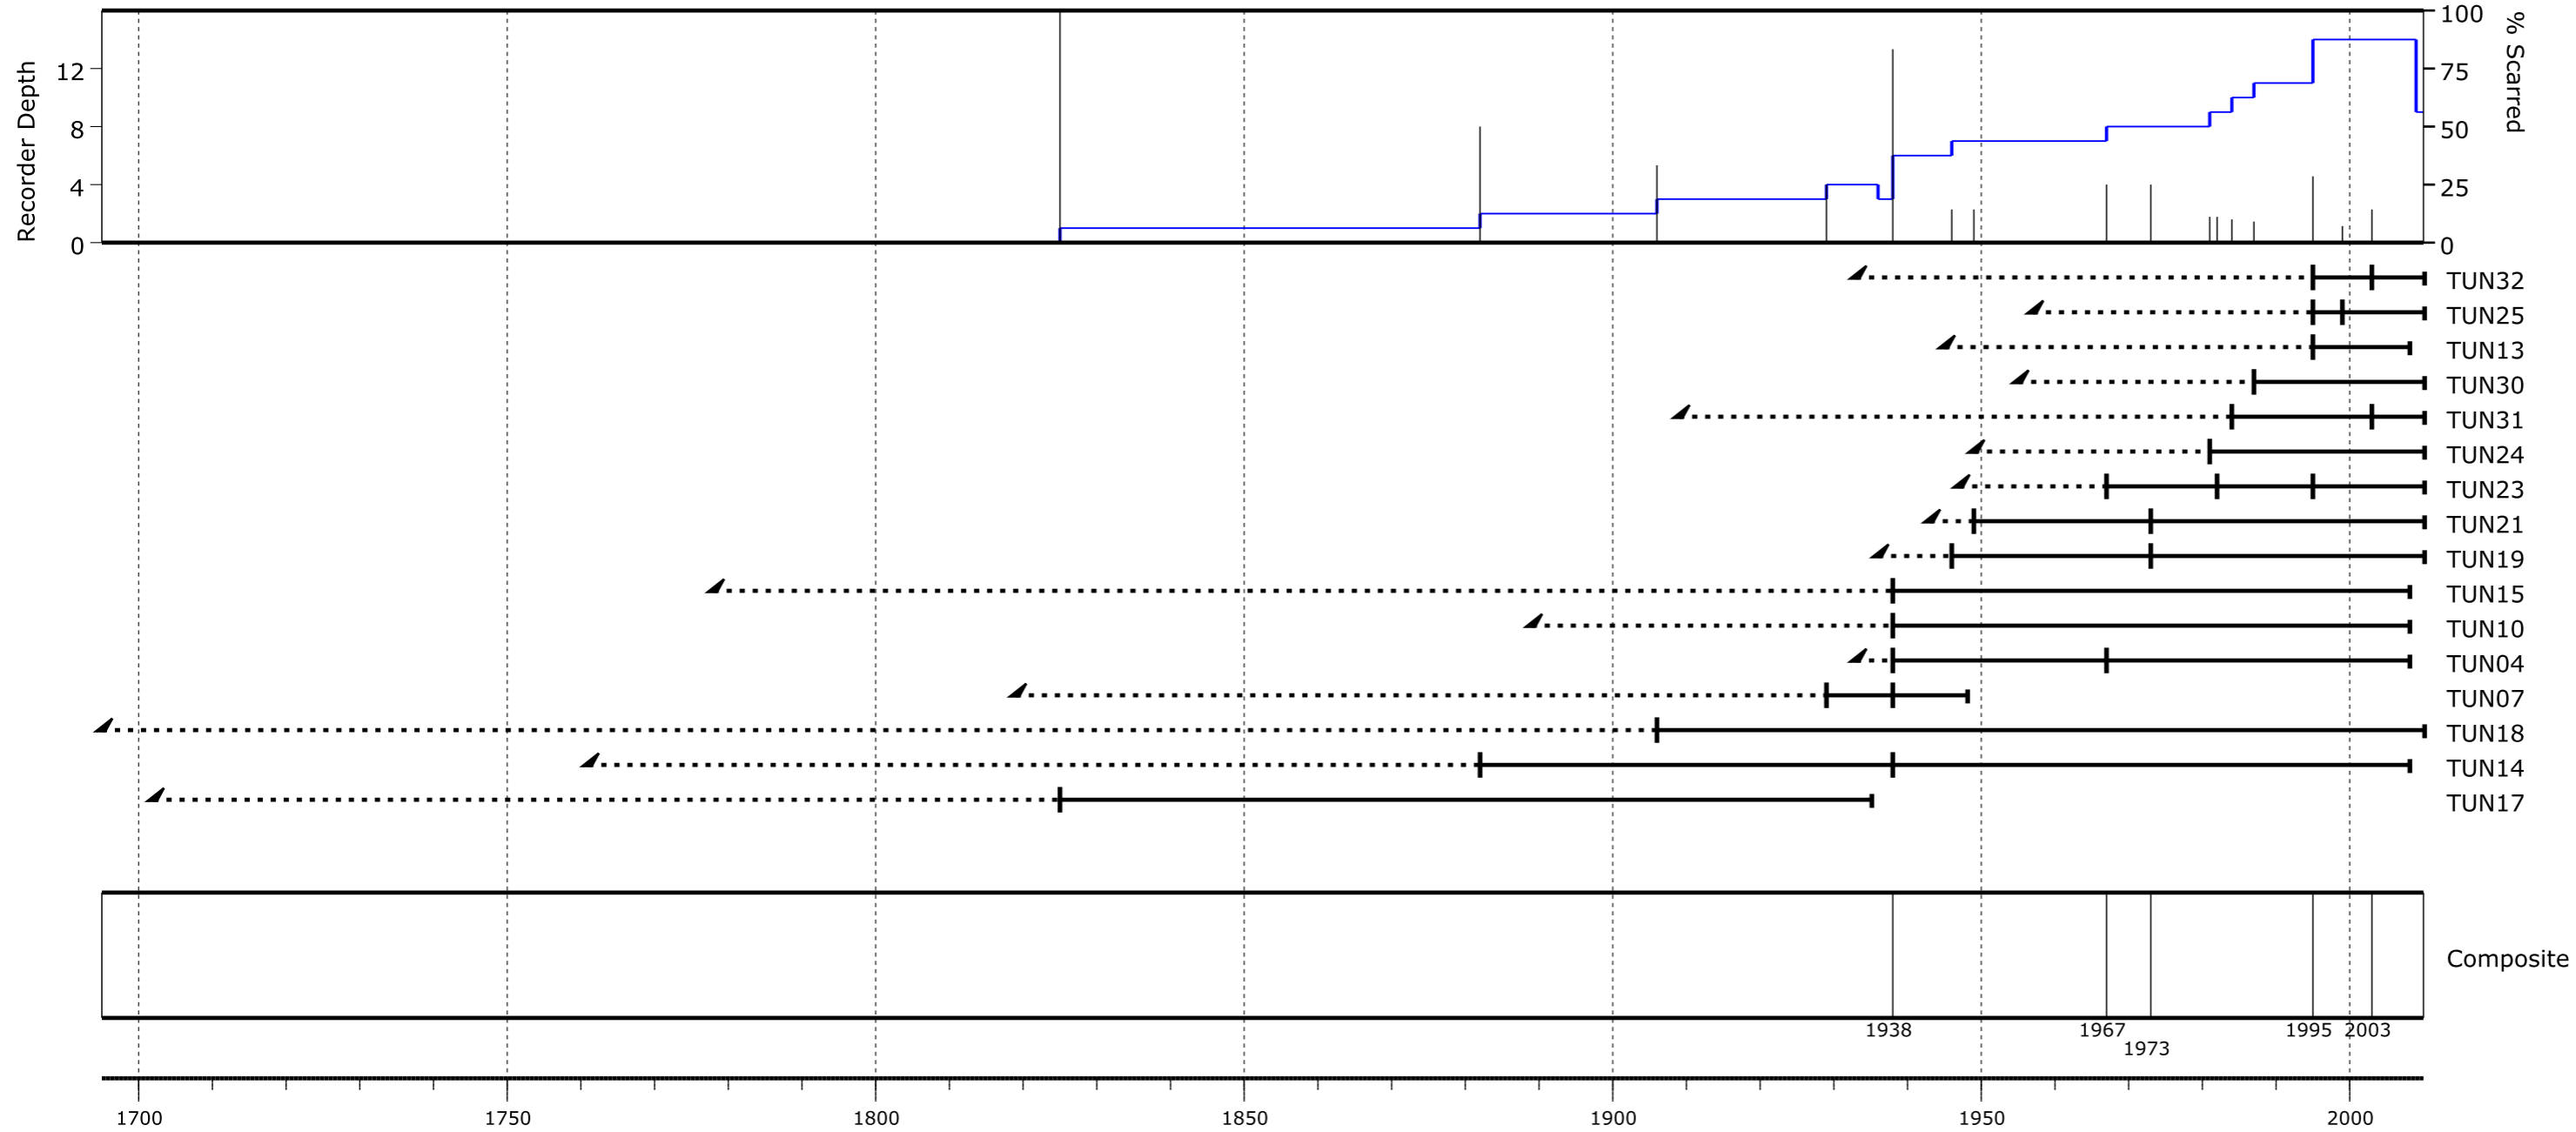

# Valle del Rio Tunel

- Recorder year
  - - - Non-recorder year
  - █ Fire event
  - ▣ Injury event
  - ▣ Inner year with pith
  - ▣ Inner year without pith
  - ▣ Outer year with bark
  - ▣ Outer year without bark
- Composite based on fire events and filtered by
- Number of trees recording fires  $\geq 2$
  - Minimum number of samples  $\geq 6$