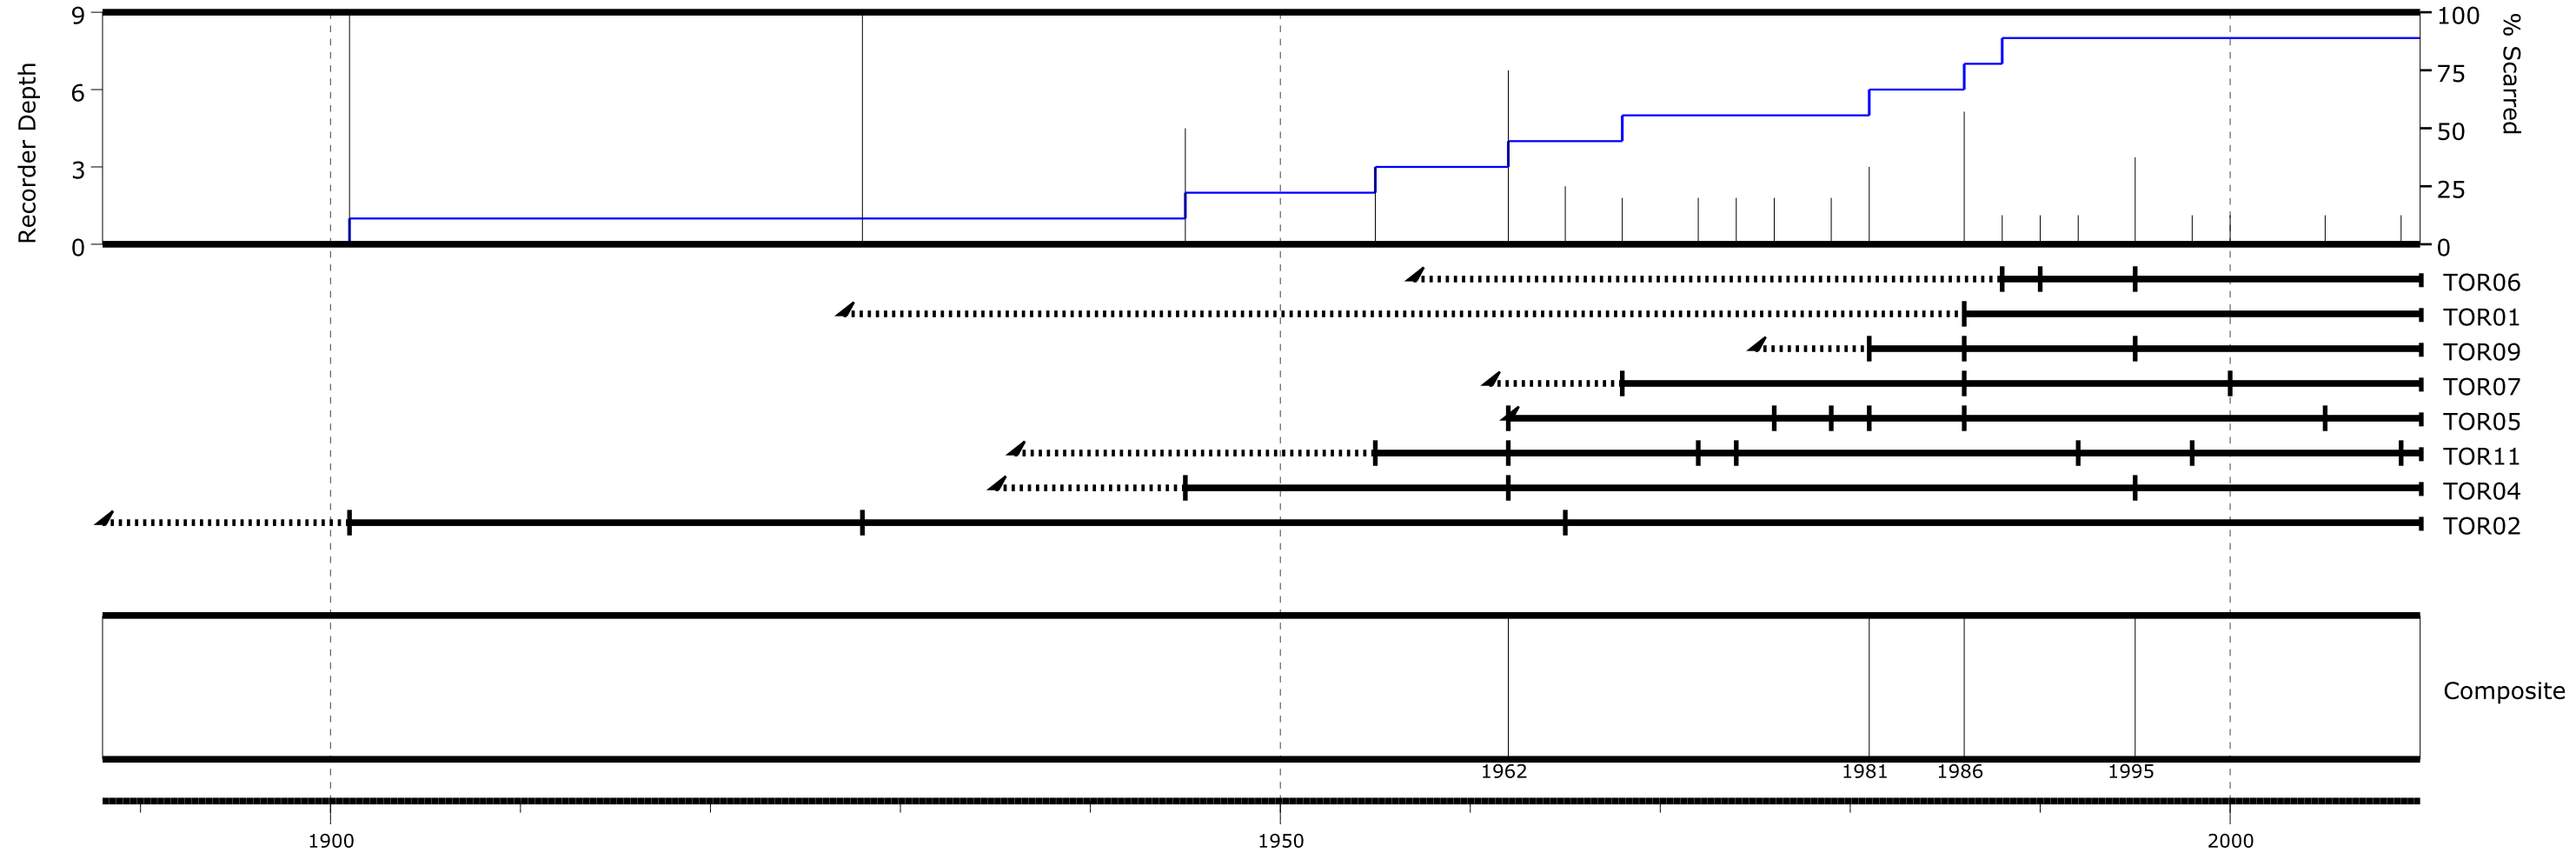

Sendero Laguna Torre

- Recorder year
 - - - Non-recorder year
 - █ Fire event
 - ▣ Injury event
 - ▣ Inner year with pith
 - ▣ Inner year without pith
 - ▣ Outer year with bark
 - ▣ Outer year without bark
- Composite based on fire events and filtered by
- Number of trees recording fires ≥ 2
 - Minimum number of samples ≥ 6