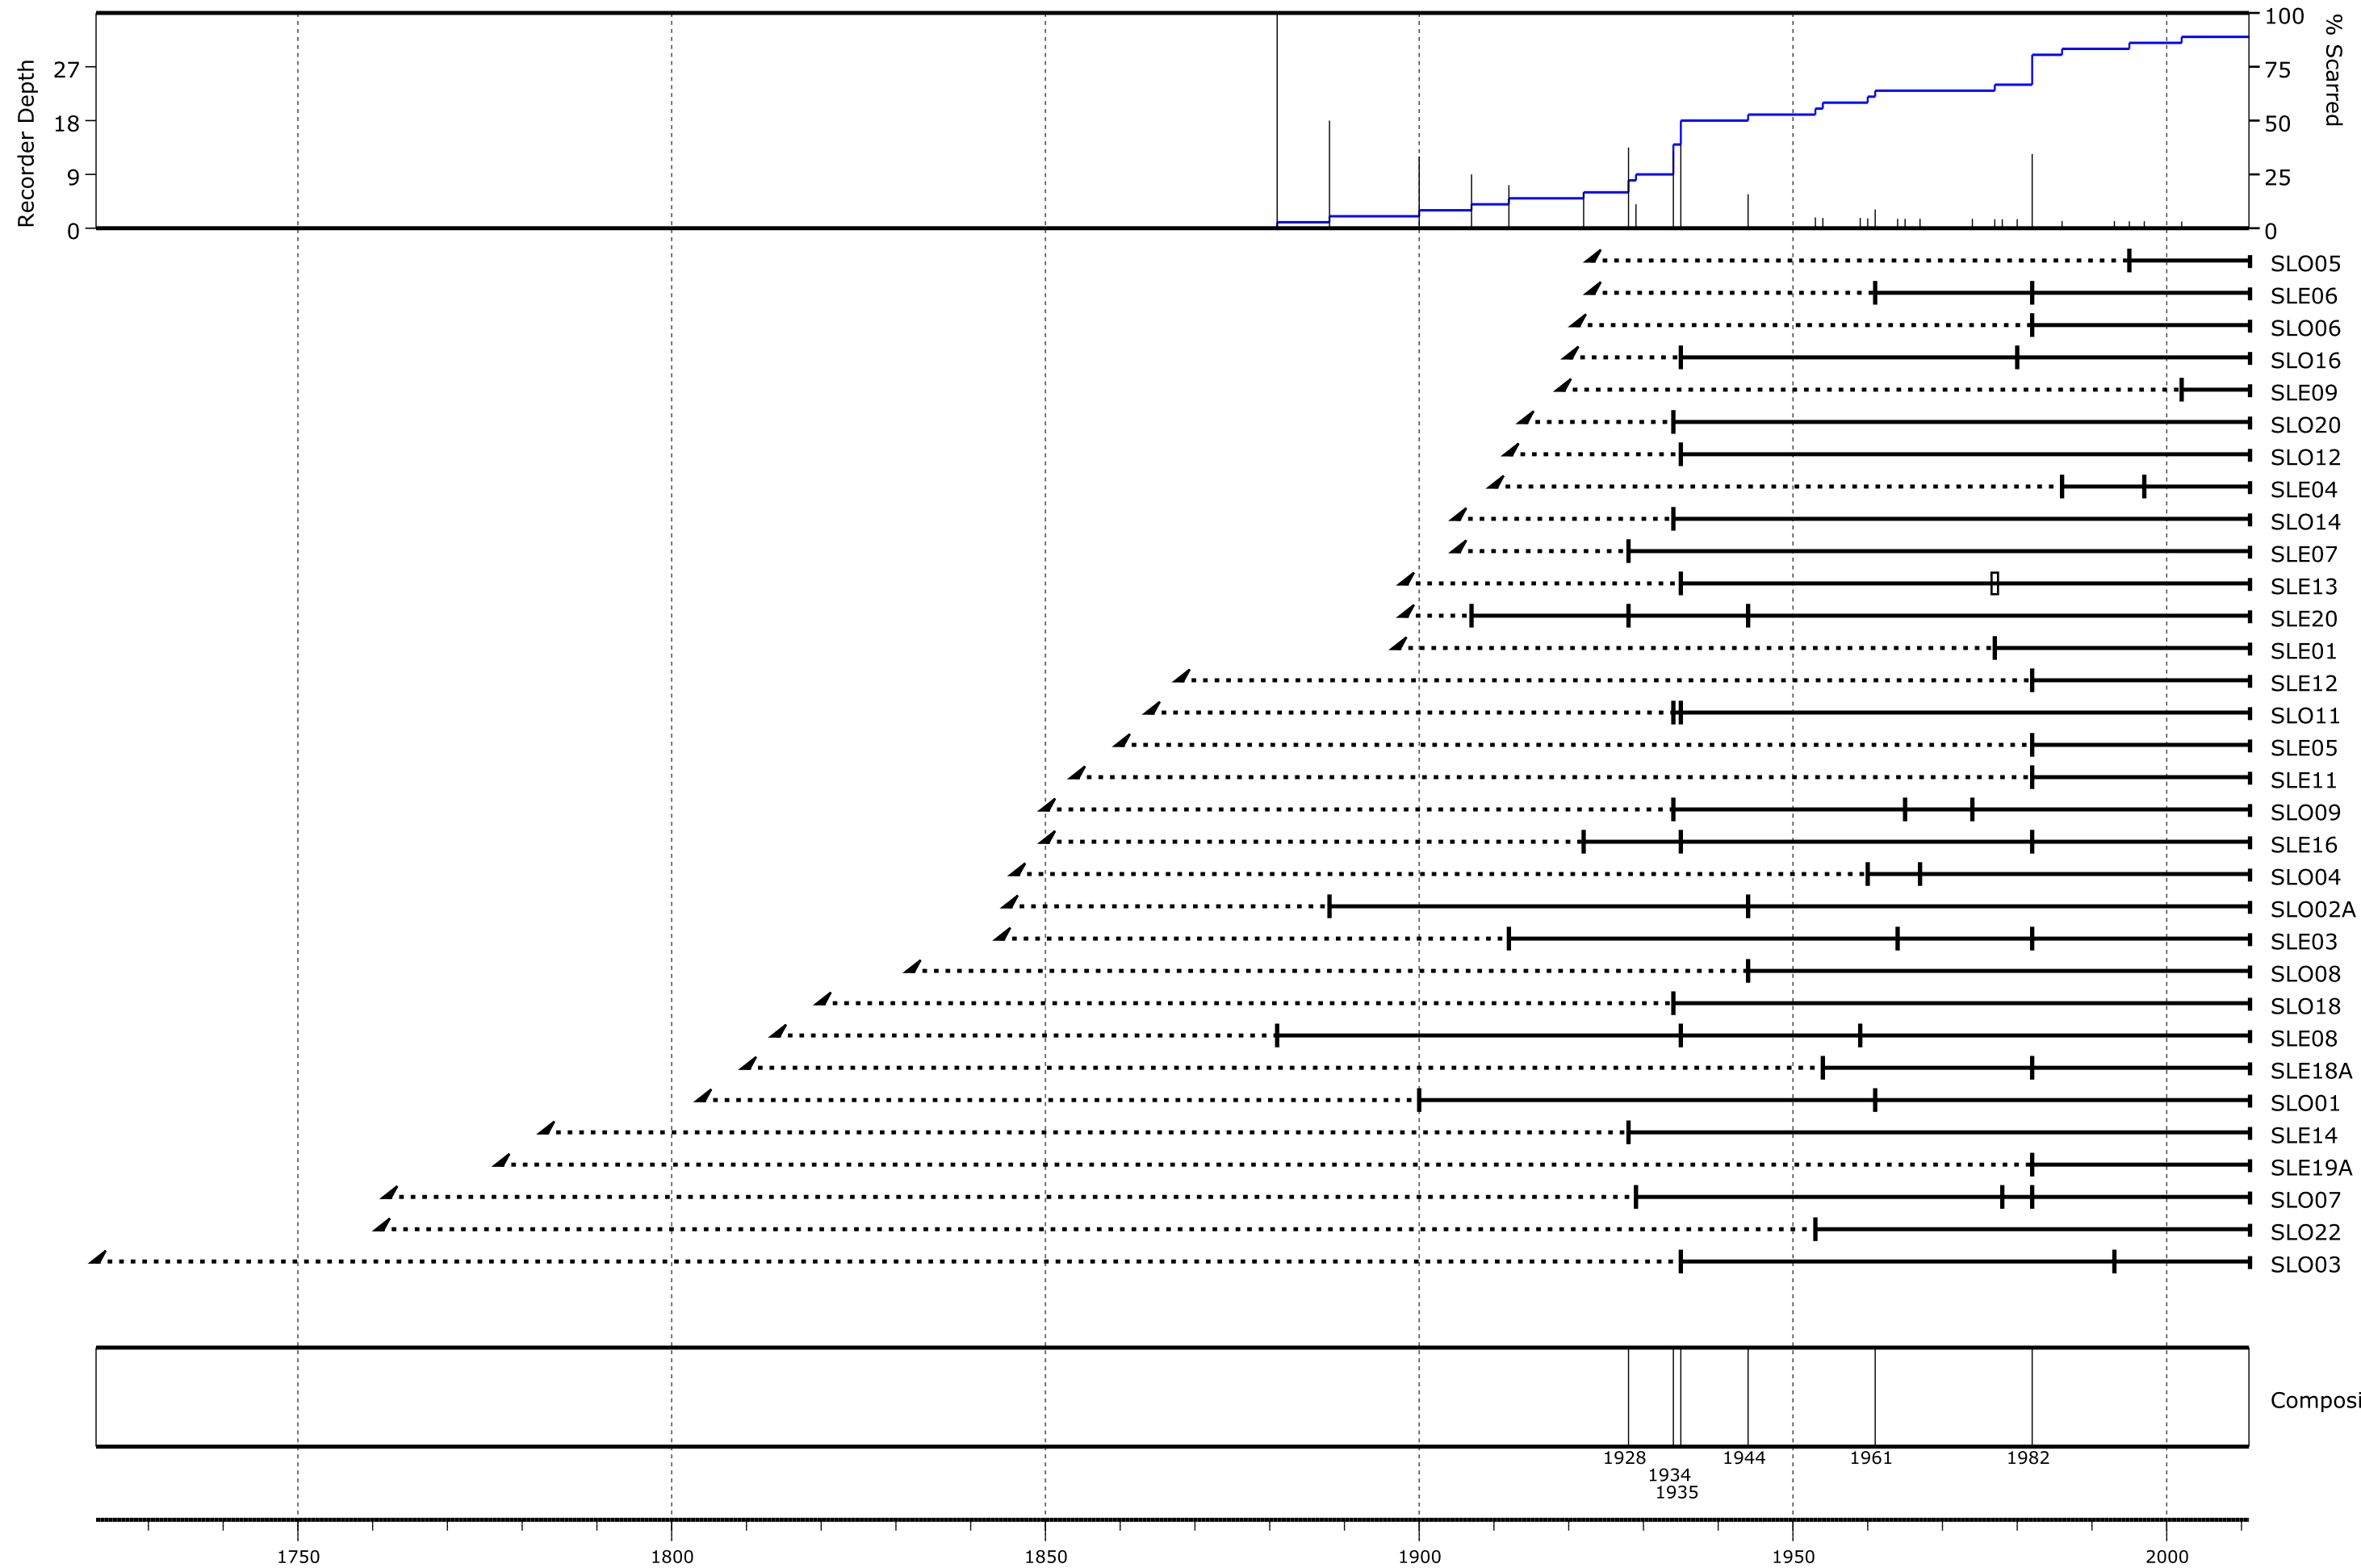

San Lorenzo Sur

Composite based on fire events and filtered by:

- Number of trees recording fires ≥ 2
- Minimum number of samples ≥ 6