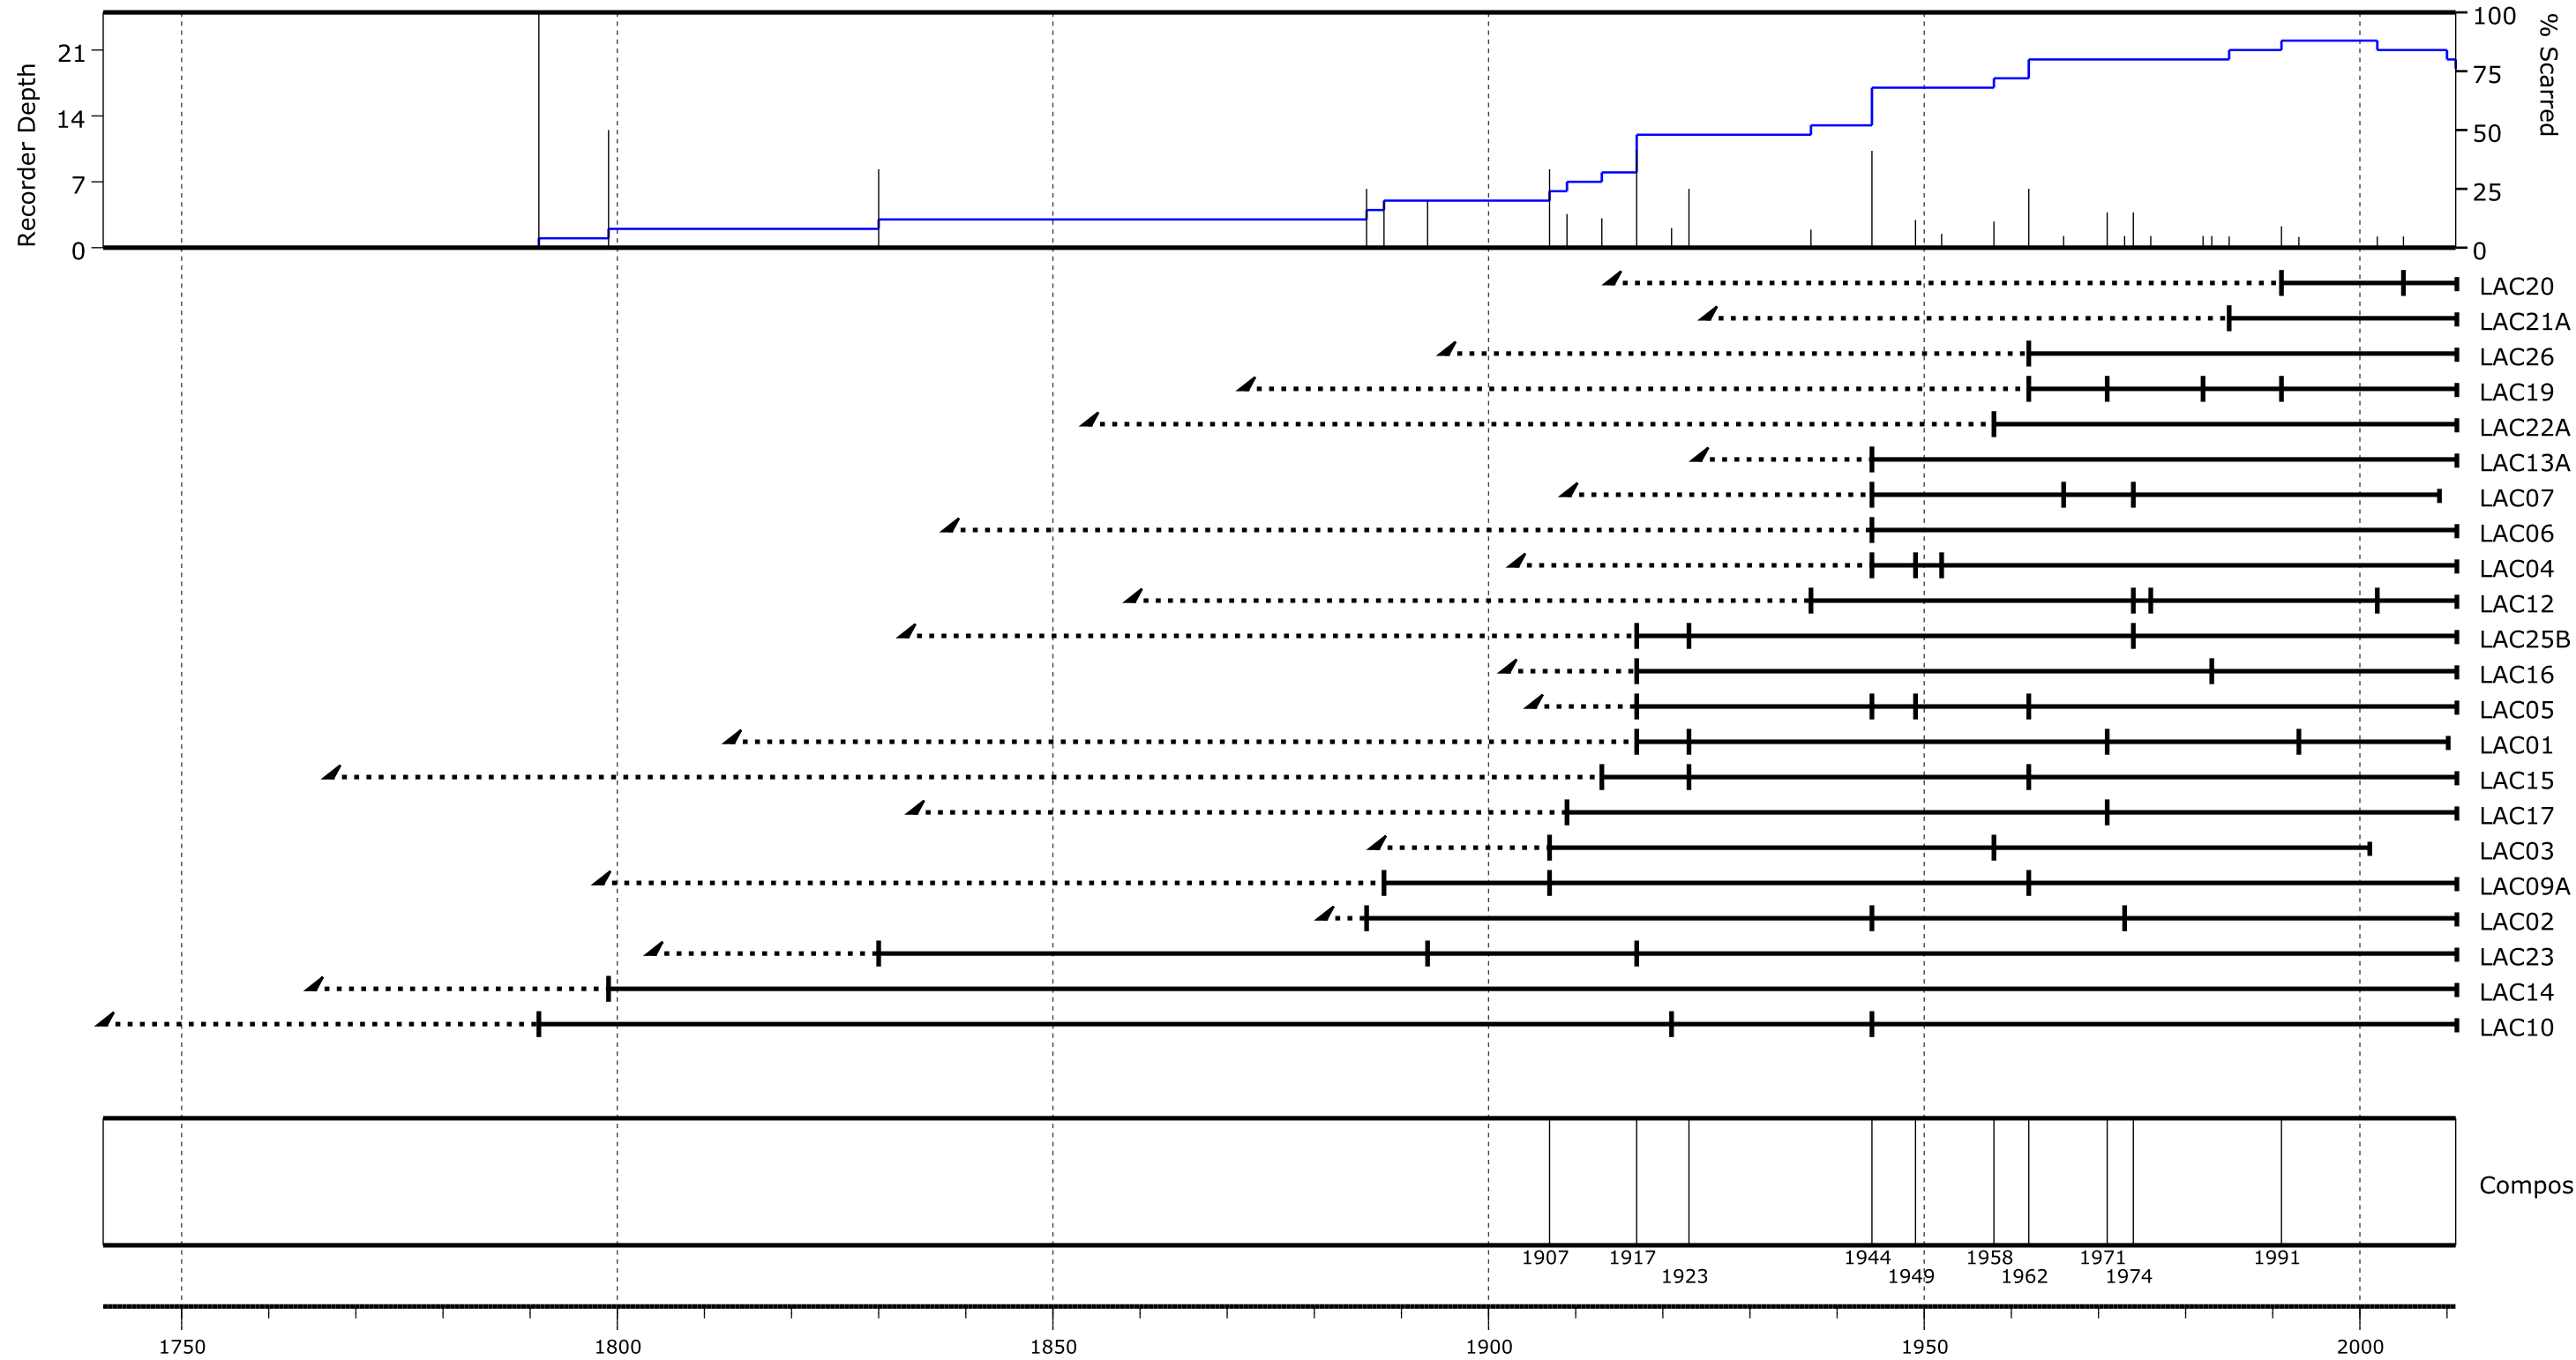

# Rio Lacteo

- Recorder year
  - Non-recorder year
  - █ Fire event
  - ▣ Injury event
  - ▣ Inner year with pith
  - ▣ Inner year without pith
  - ▣ Outer year with bark
  - ▣ Outer year without bark
- Composite based on fire events and filtered by:  
 - Number of trees recording fires  $\geq 2$   
 - Minimum number of samples  $\geq 6$

Composite