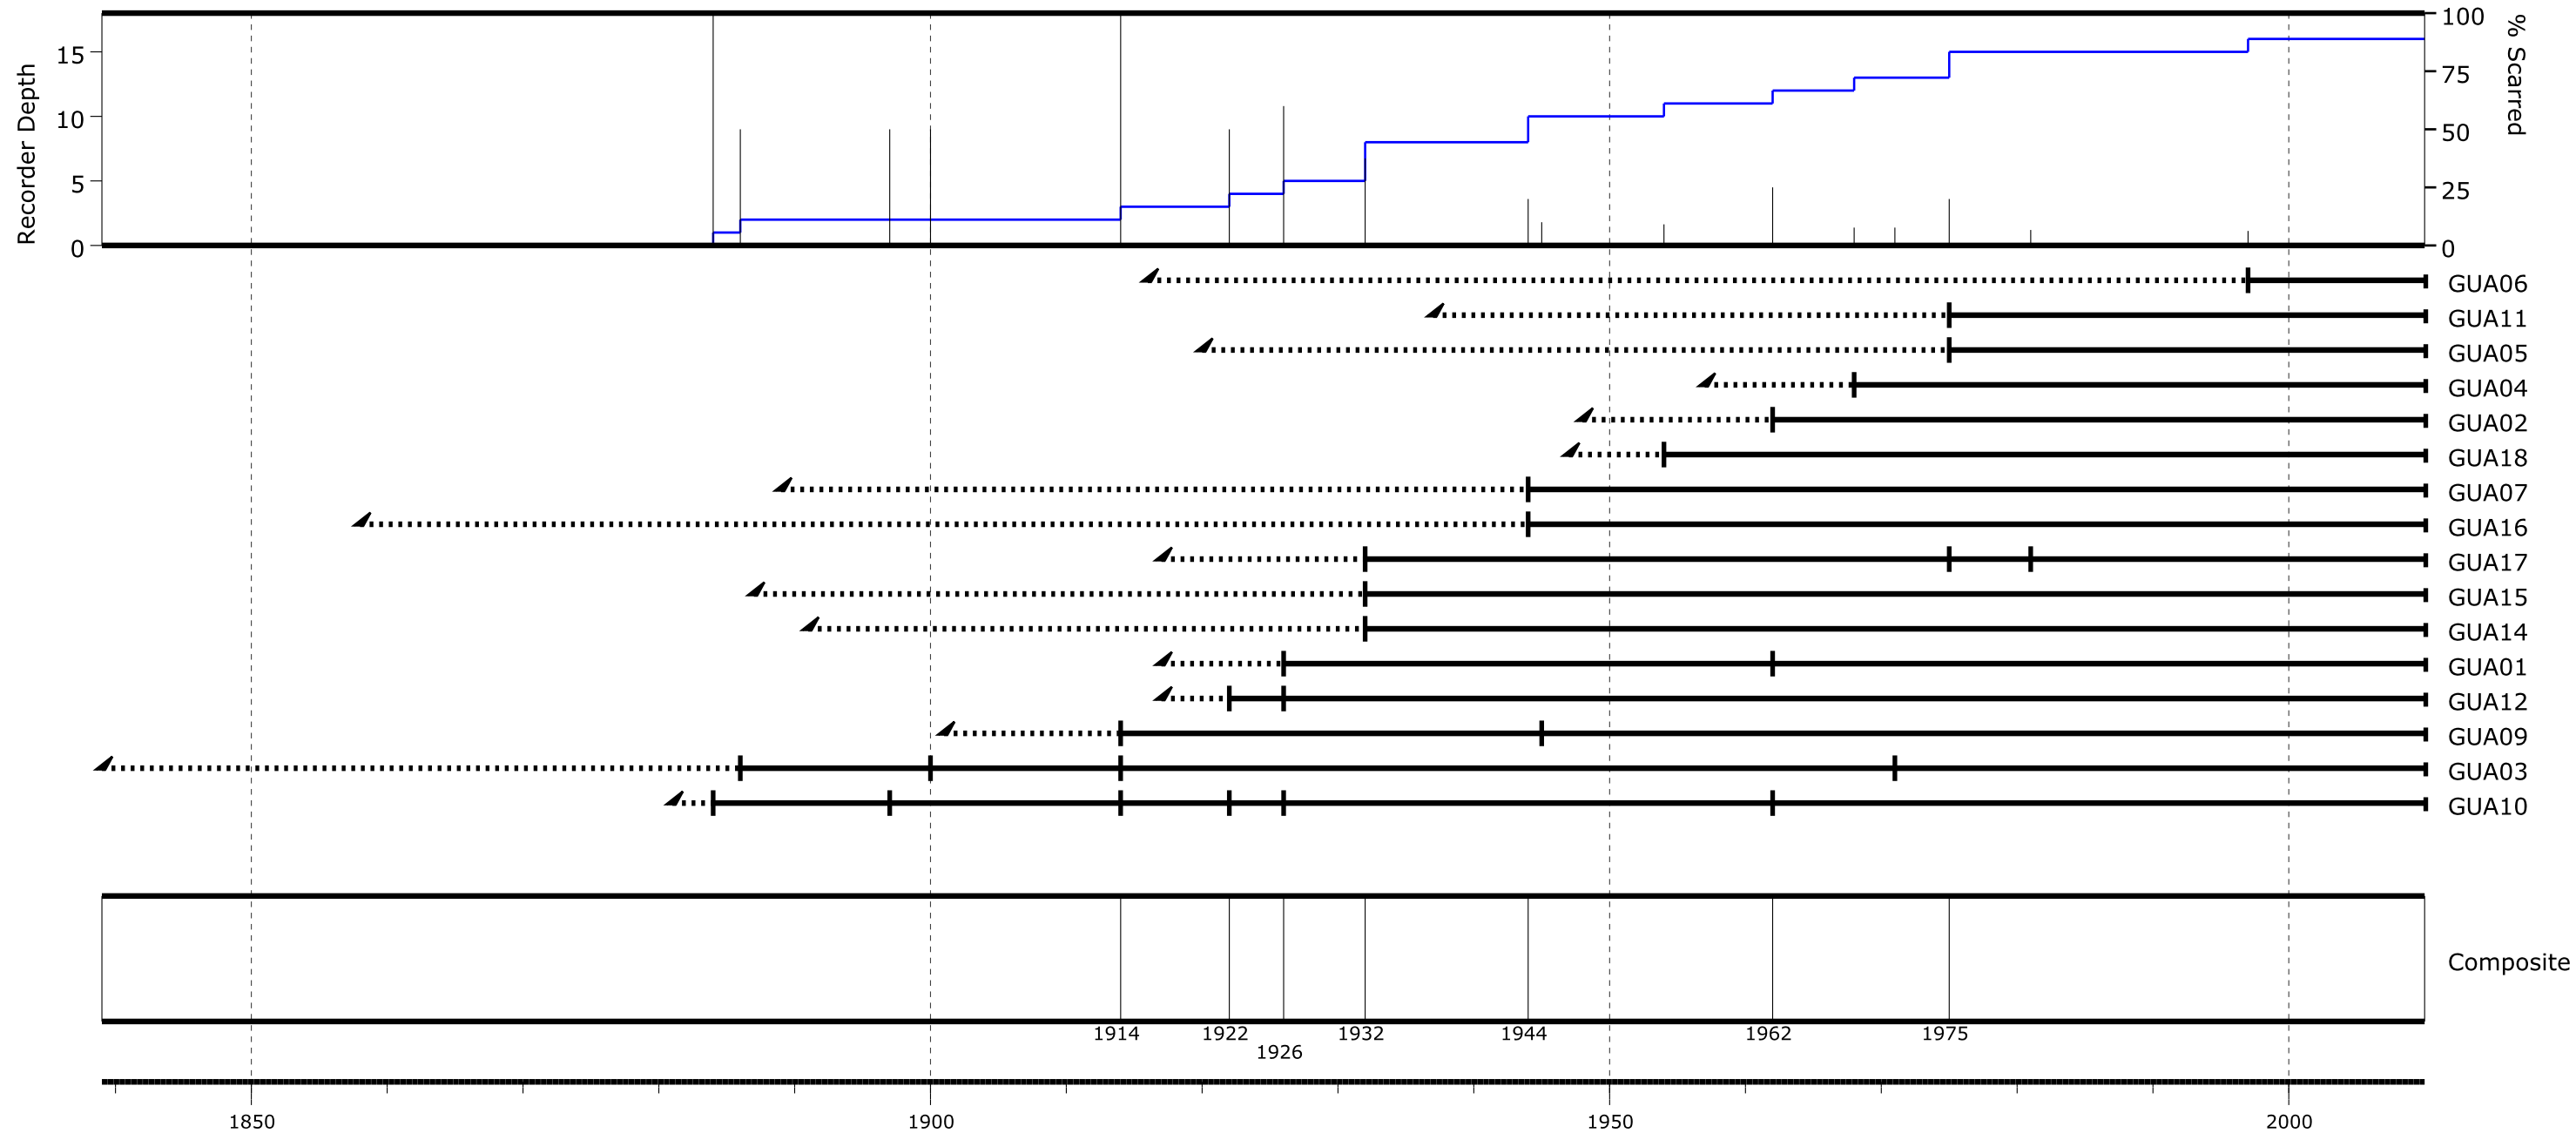

Lago Guacho

— Recorder year
 - - - Non-recorder year
 ■ Fire event
 □ Injury event
 ■ Inner year with pith
 ▲ Inner year without pith
 ■ Outer year with bark
 ▲ Outer year without bark

Composite based on fire events and filtered by
 - Number of trees recording fires ≥ 2
 - Minimum number of samples ≥ 6