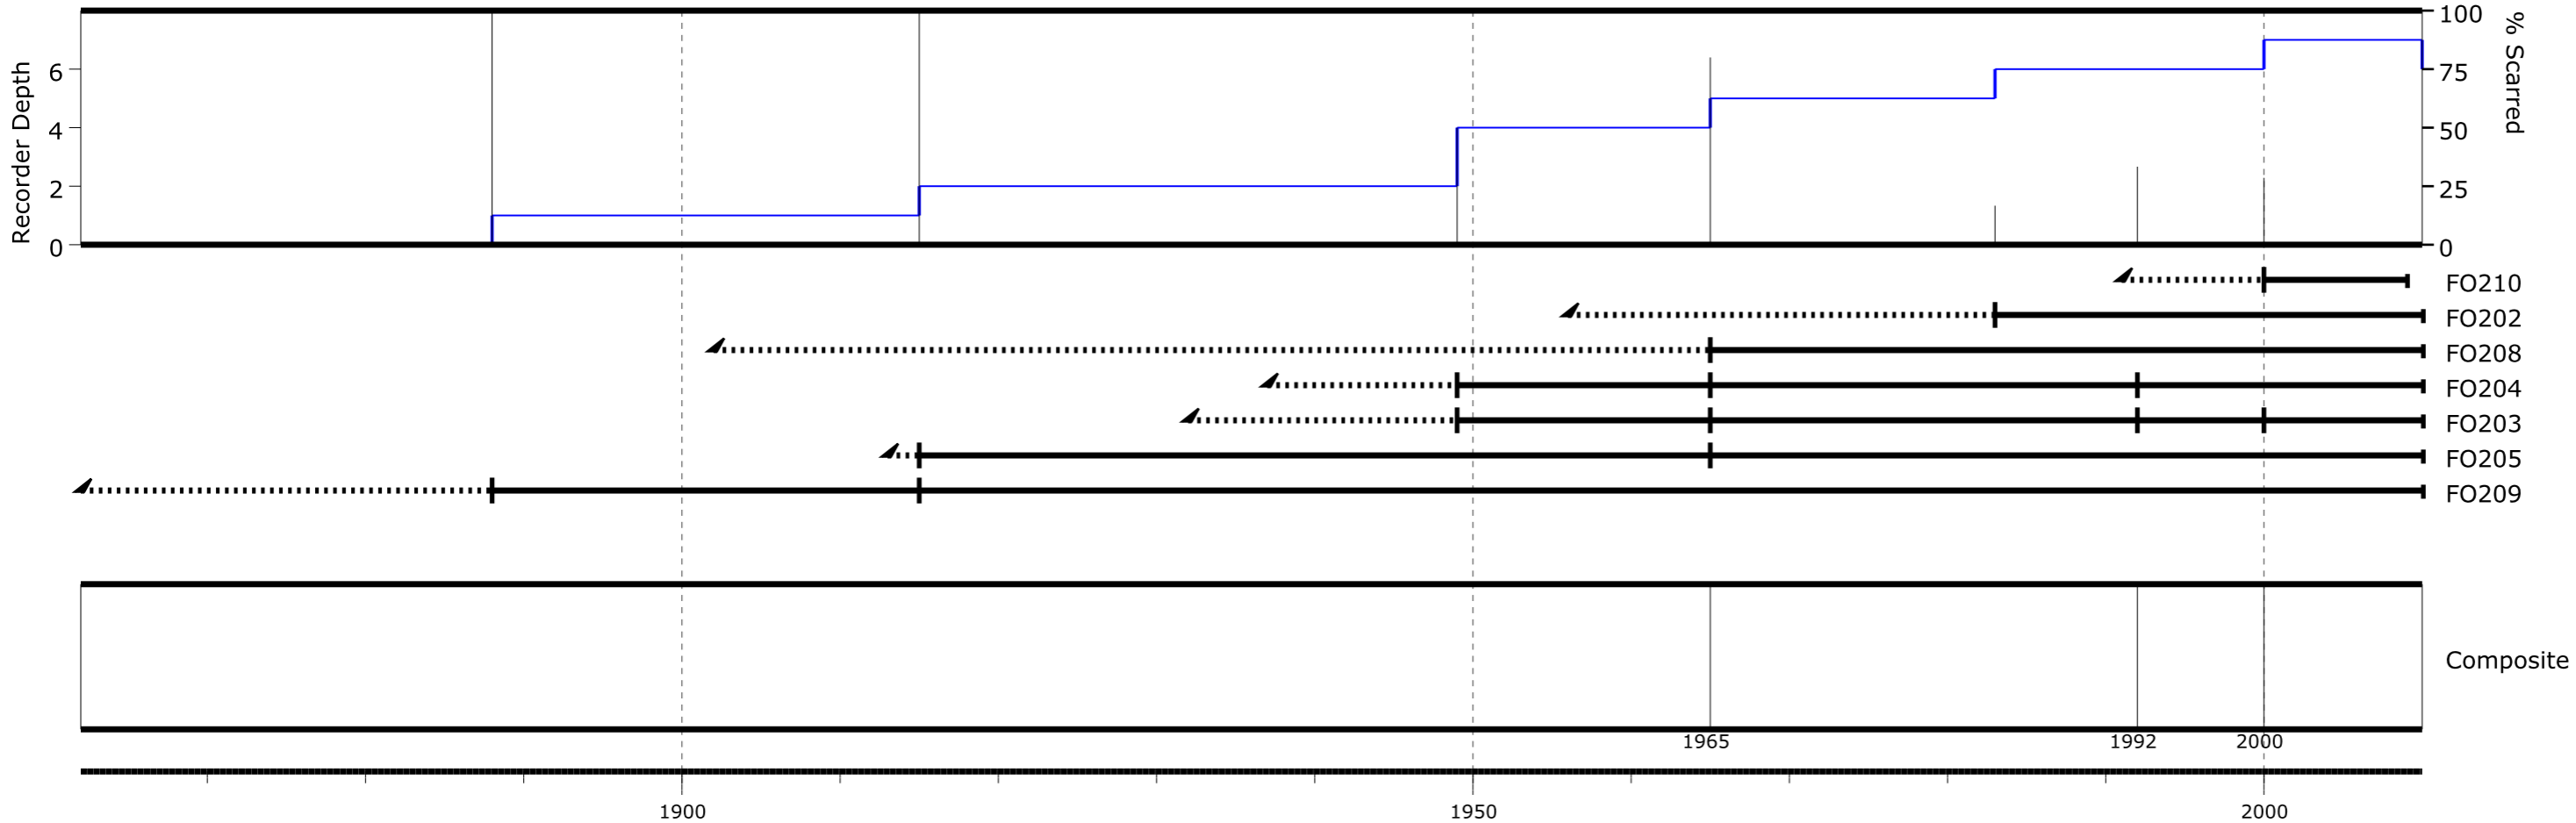

Lago Fontana II

- Recorder year
 - - - Non-recorder year
 - █ Fire event
 - ▣ Injury event
 - ▣ Inner year with pith
 - ▣ Inner year without pith
 - ▣ Outer year with bark
 - ▣ Outer year without bark
- Composite based on fire events and filtered by
- Number of trees recording fires ≥ 2
 - Minimum number of samples ≥ 6

Composite