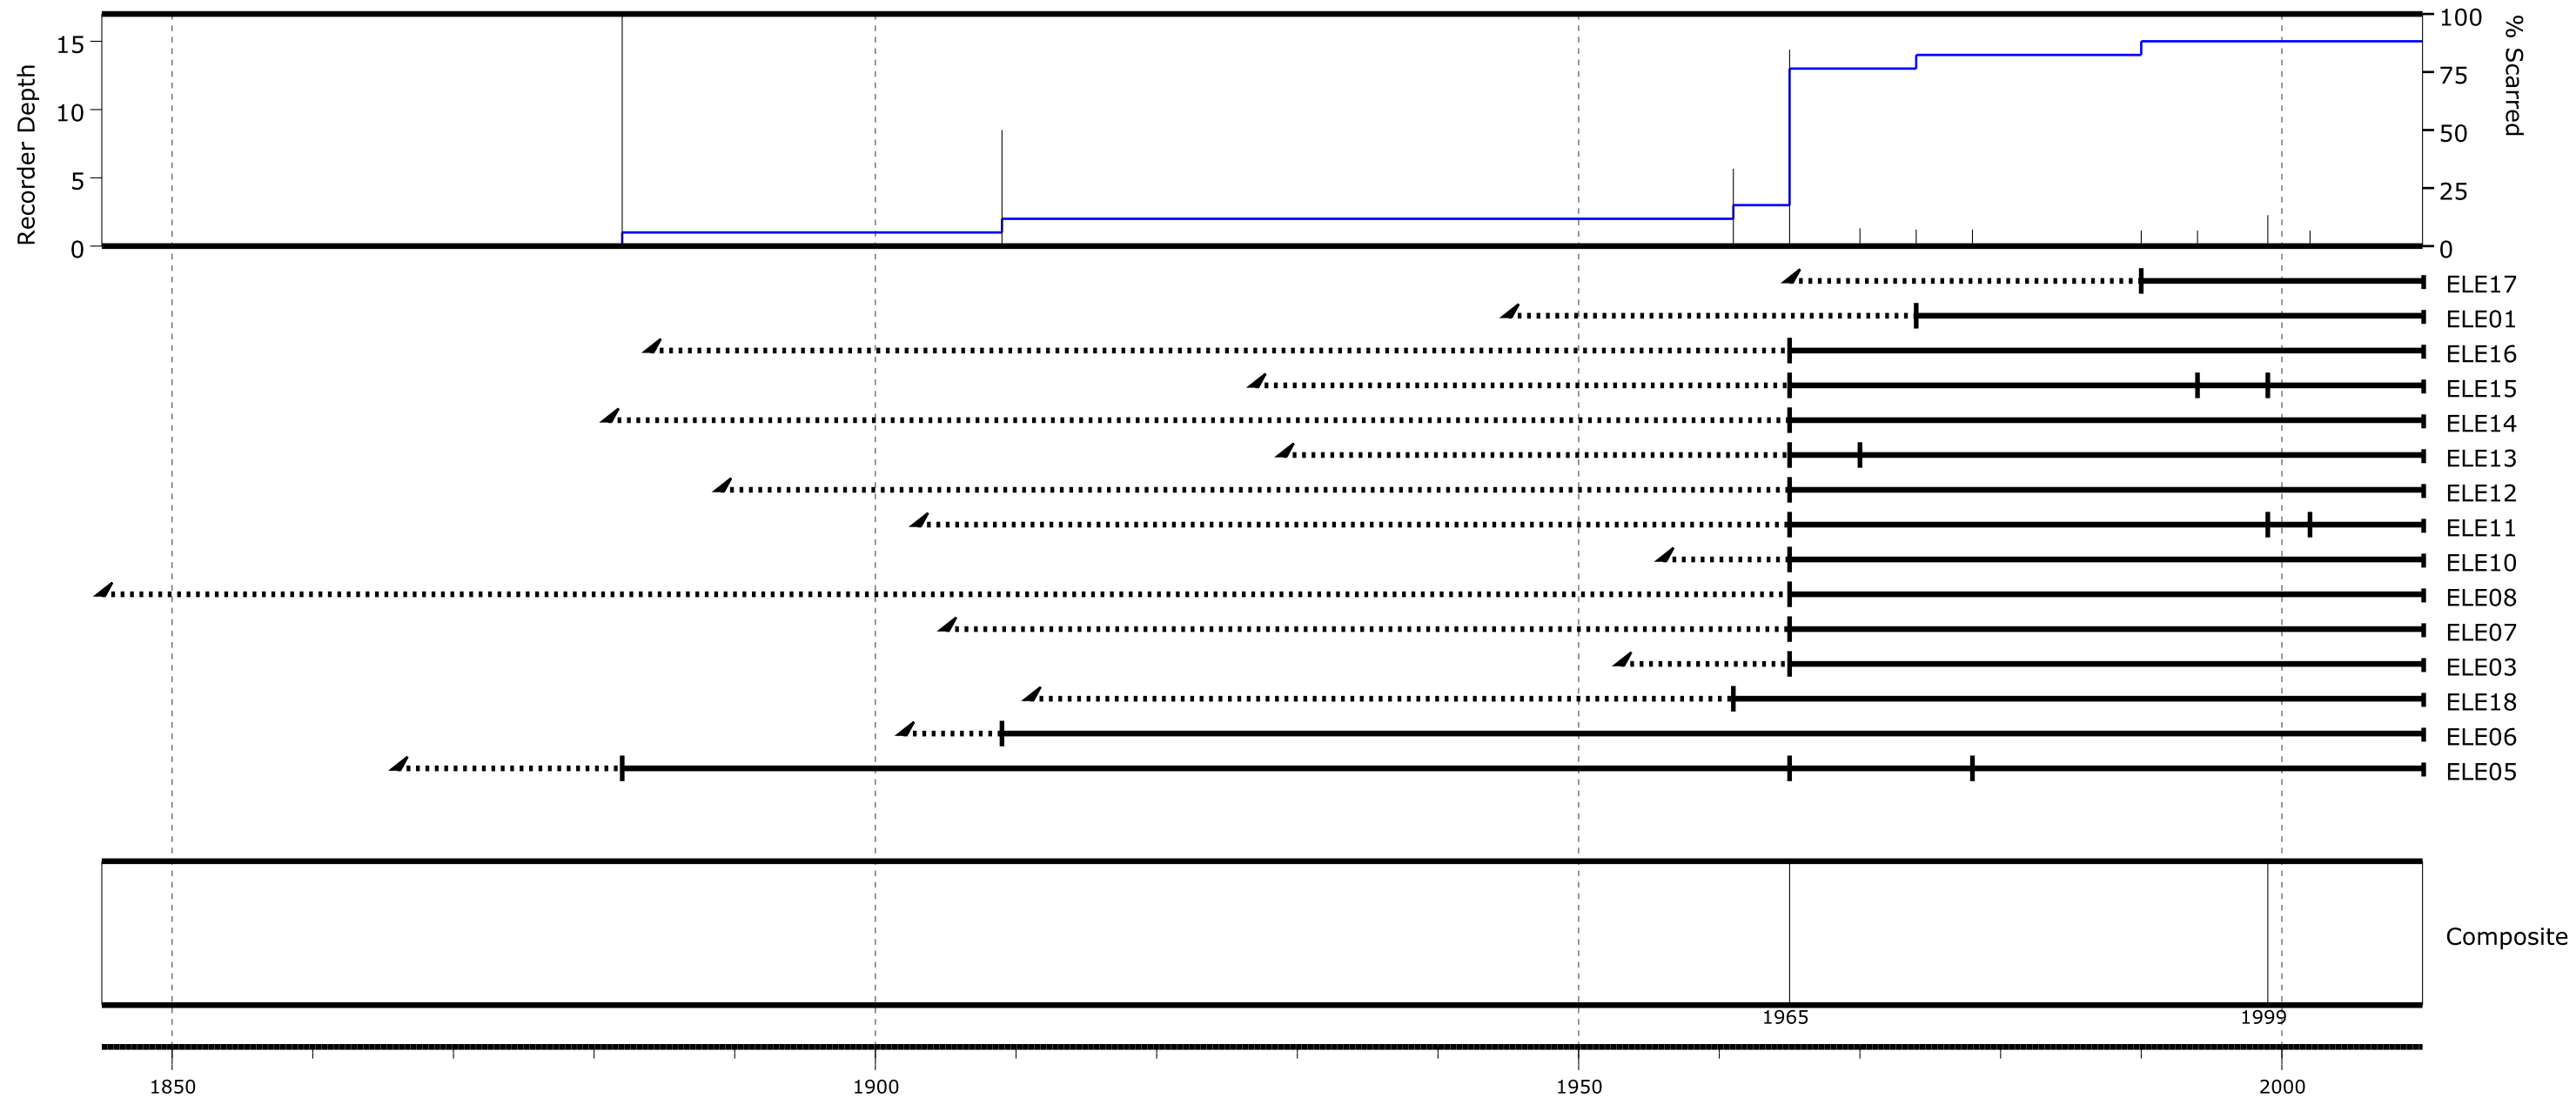

C Electrico

Composite based on fire events and filtered by

- Number of trees recording fires ≥ 2
- Minimum number of samples ≥ 6