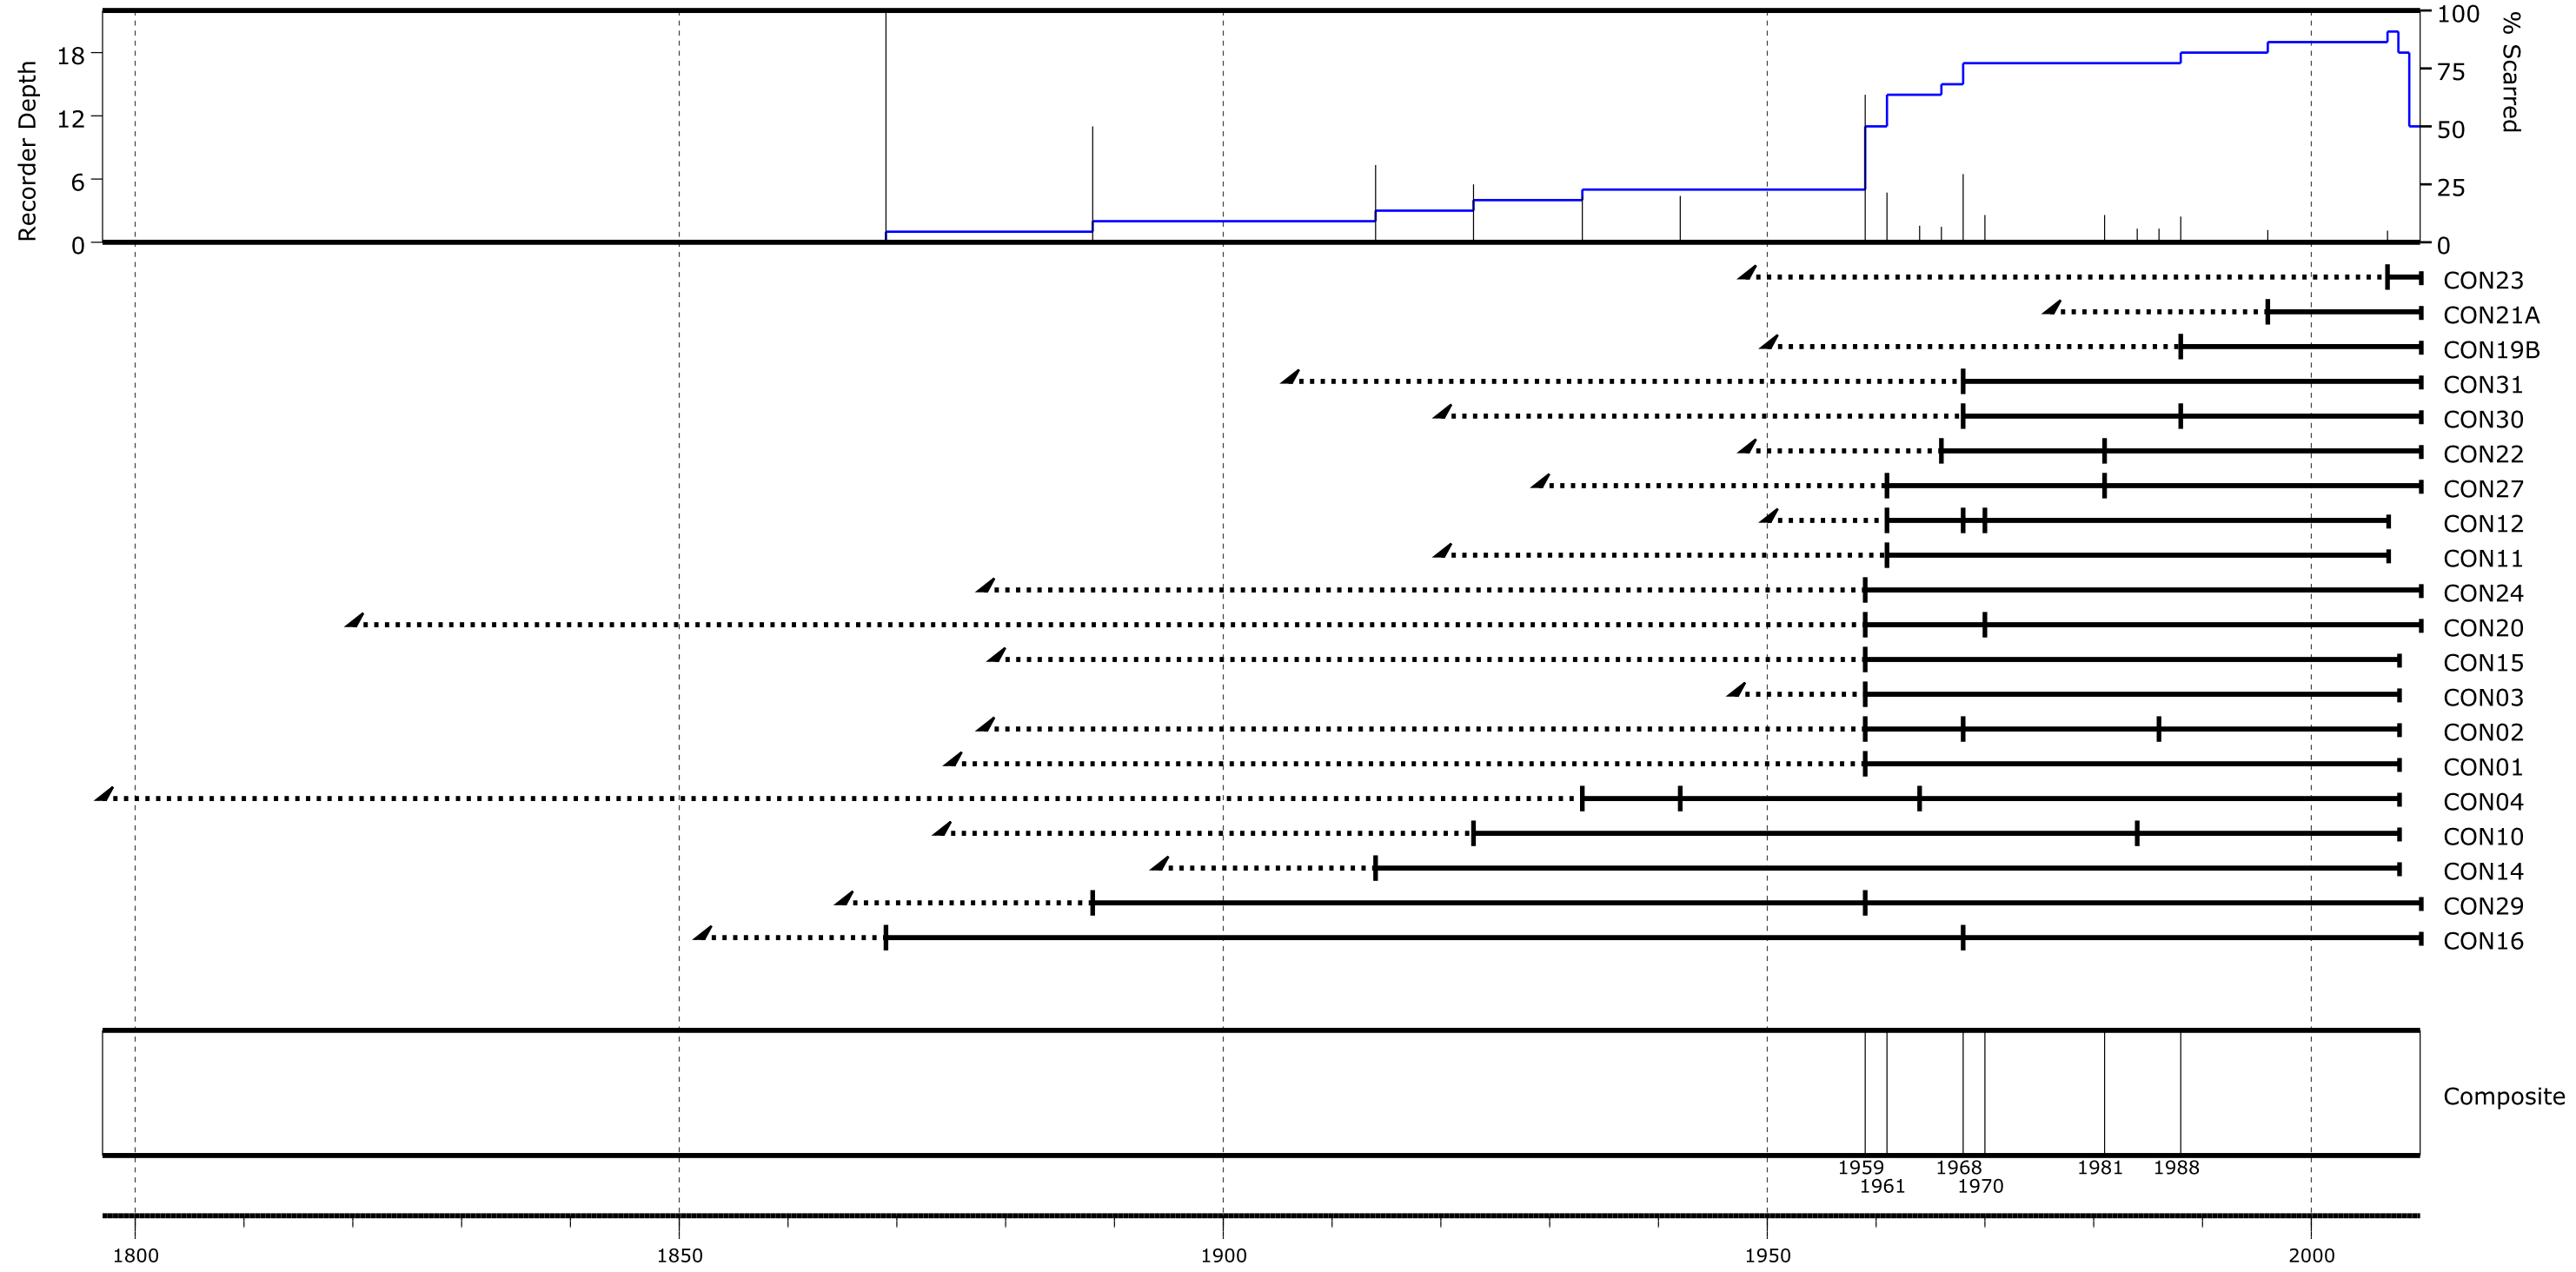

# Laguna Condor

- Recorder year
  - - - Non-recorder year
  - █ Fire event
  - ▣ Injury event
  - ┆ Inner year with pith
  - ▲ Inner year without pith
  - ┆ Outer year with bark
  - ▲ Outer year without bark
- Composite based on fire events and filtered by
- Number of trees recording fires  $\geq 2$
  - Minimum number of samples  $\geq 6$

Composite