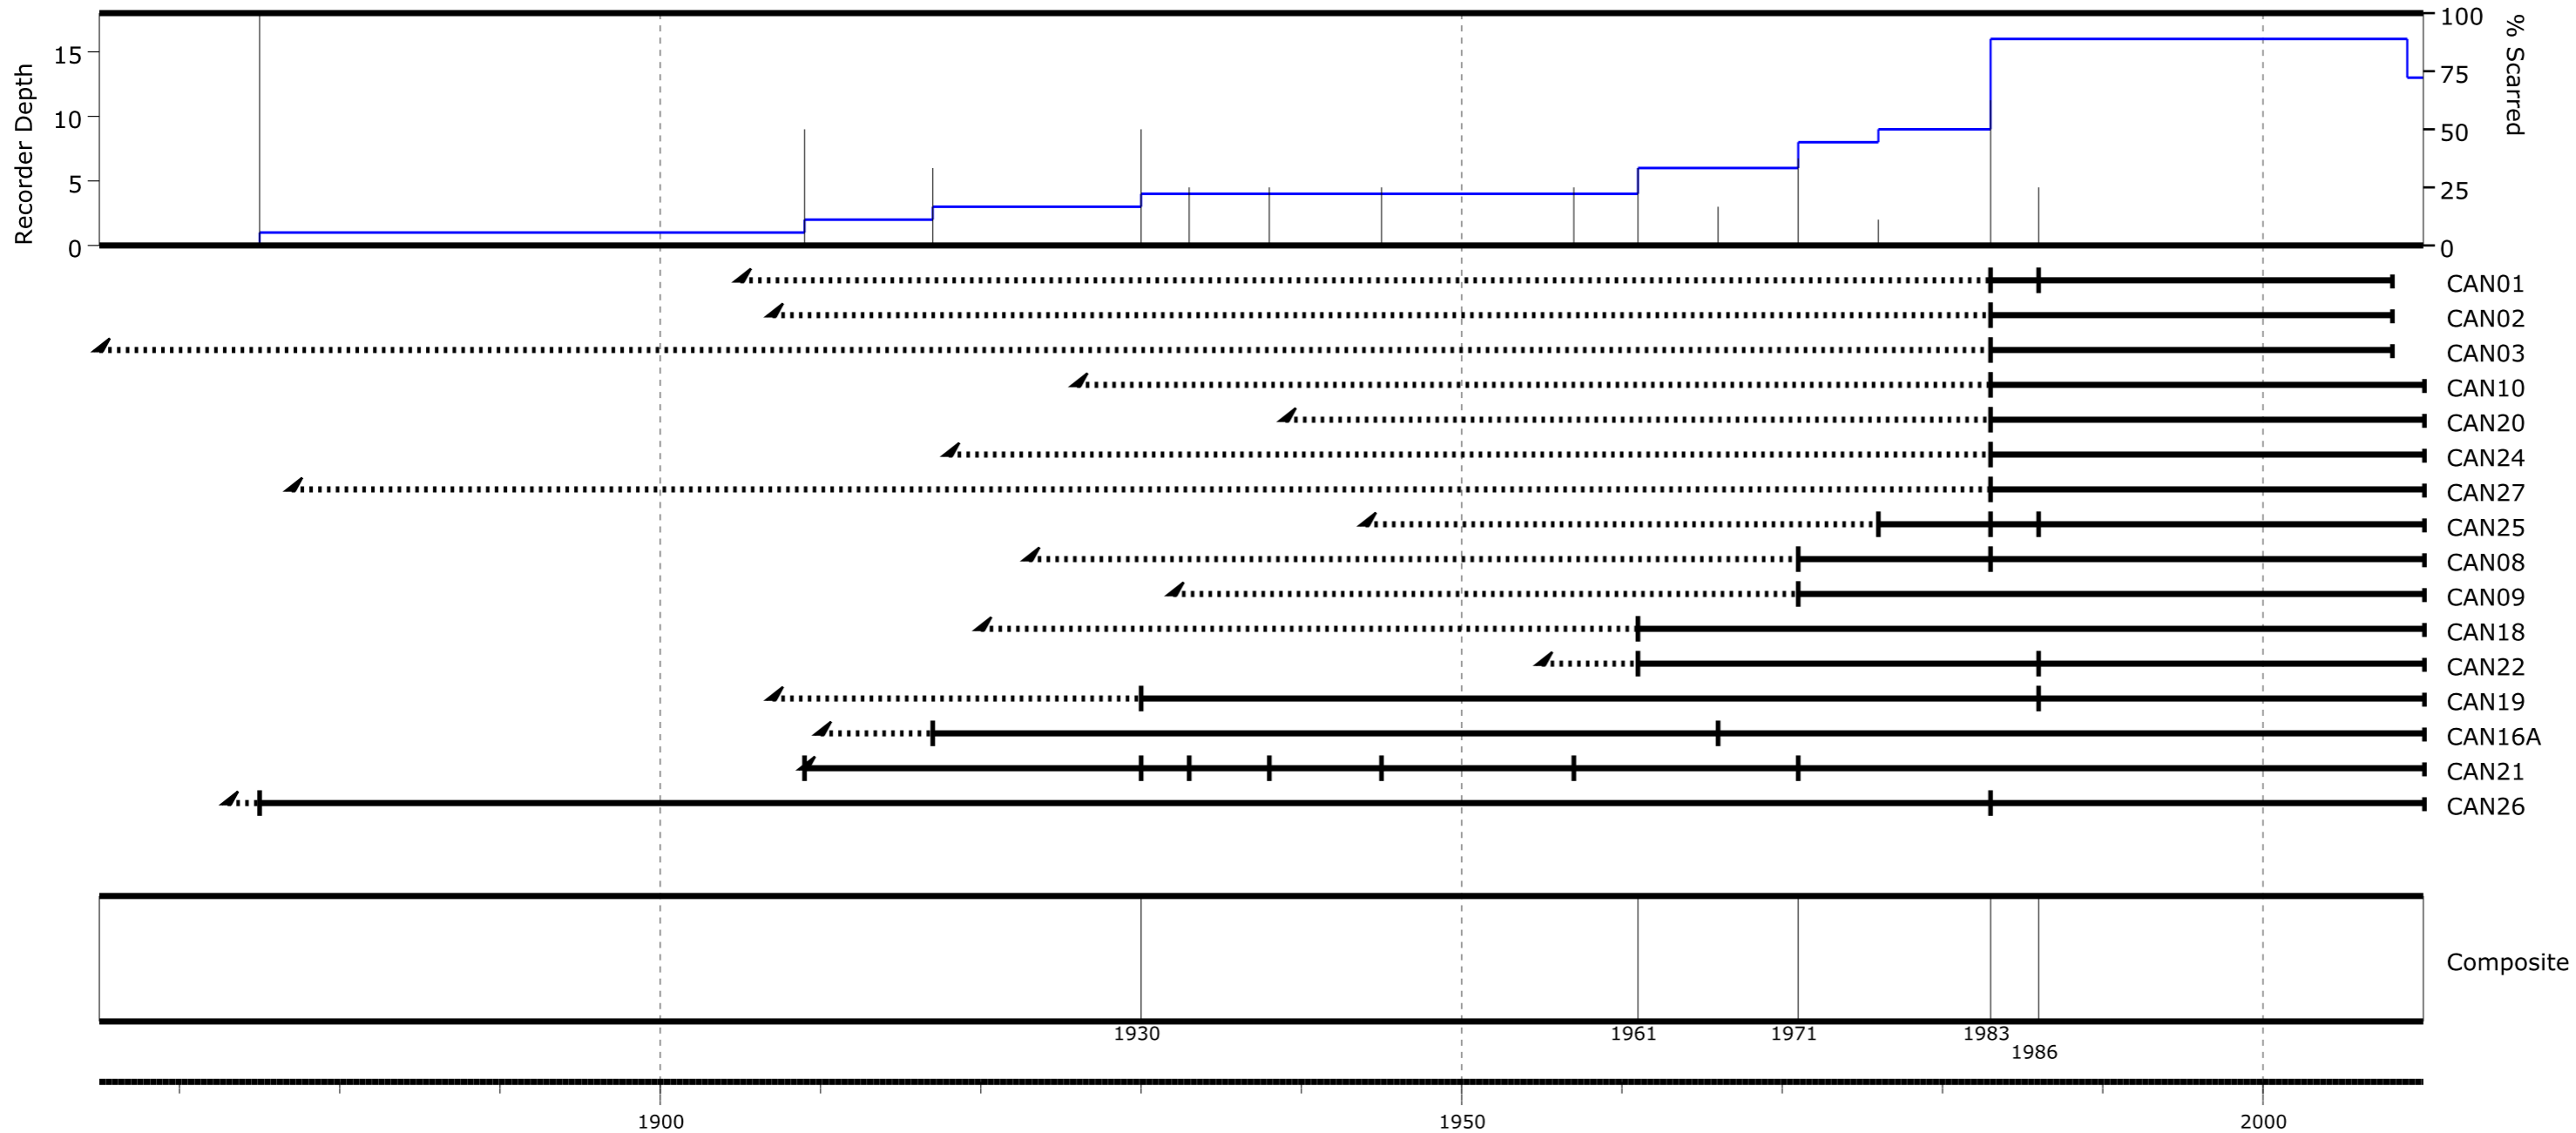

Ea. Canigo E

— Recorder year
 - - - Non-recorder year
 ■ Fire event
 □ Injury event
 ■ Inner year with pith
 ▲ Inner year without pith
 ■ Outer year with bark
 ▲ Outer year without bark

Composite based on fire events and filtered by
 - Number of trees recording fires ≥ 2
 - Minimum number of samples ≥ 6