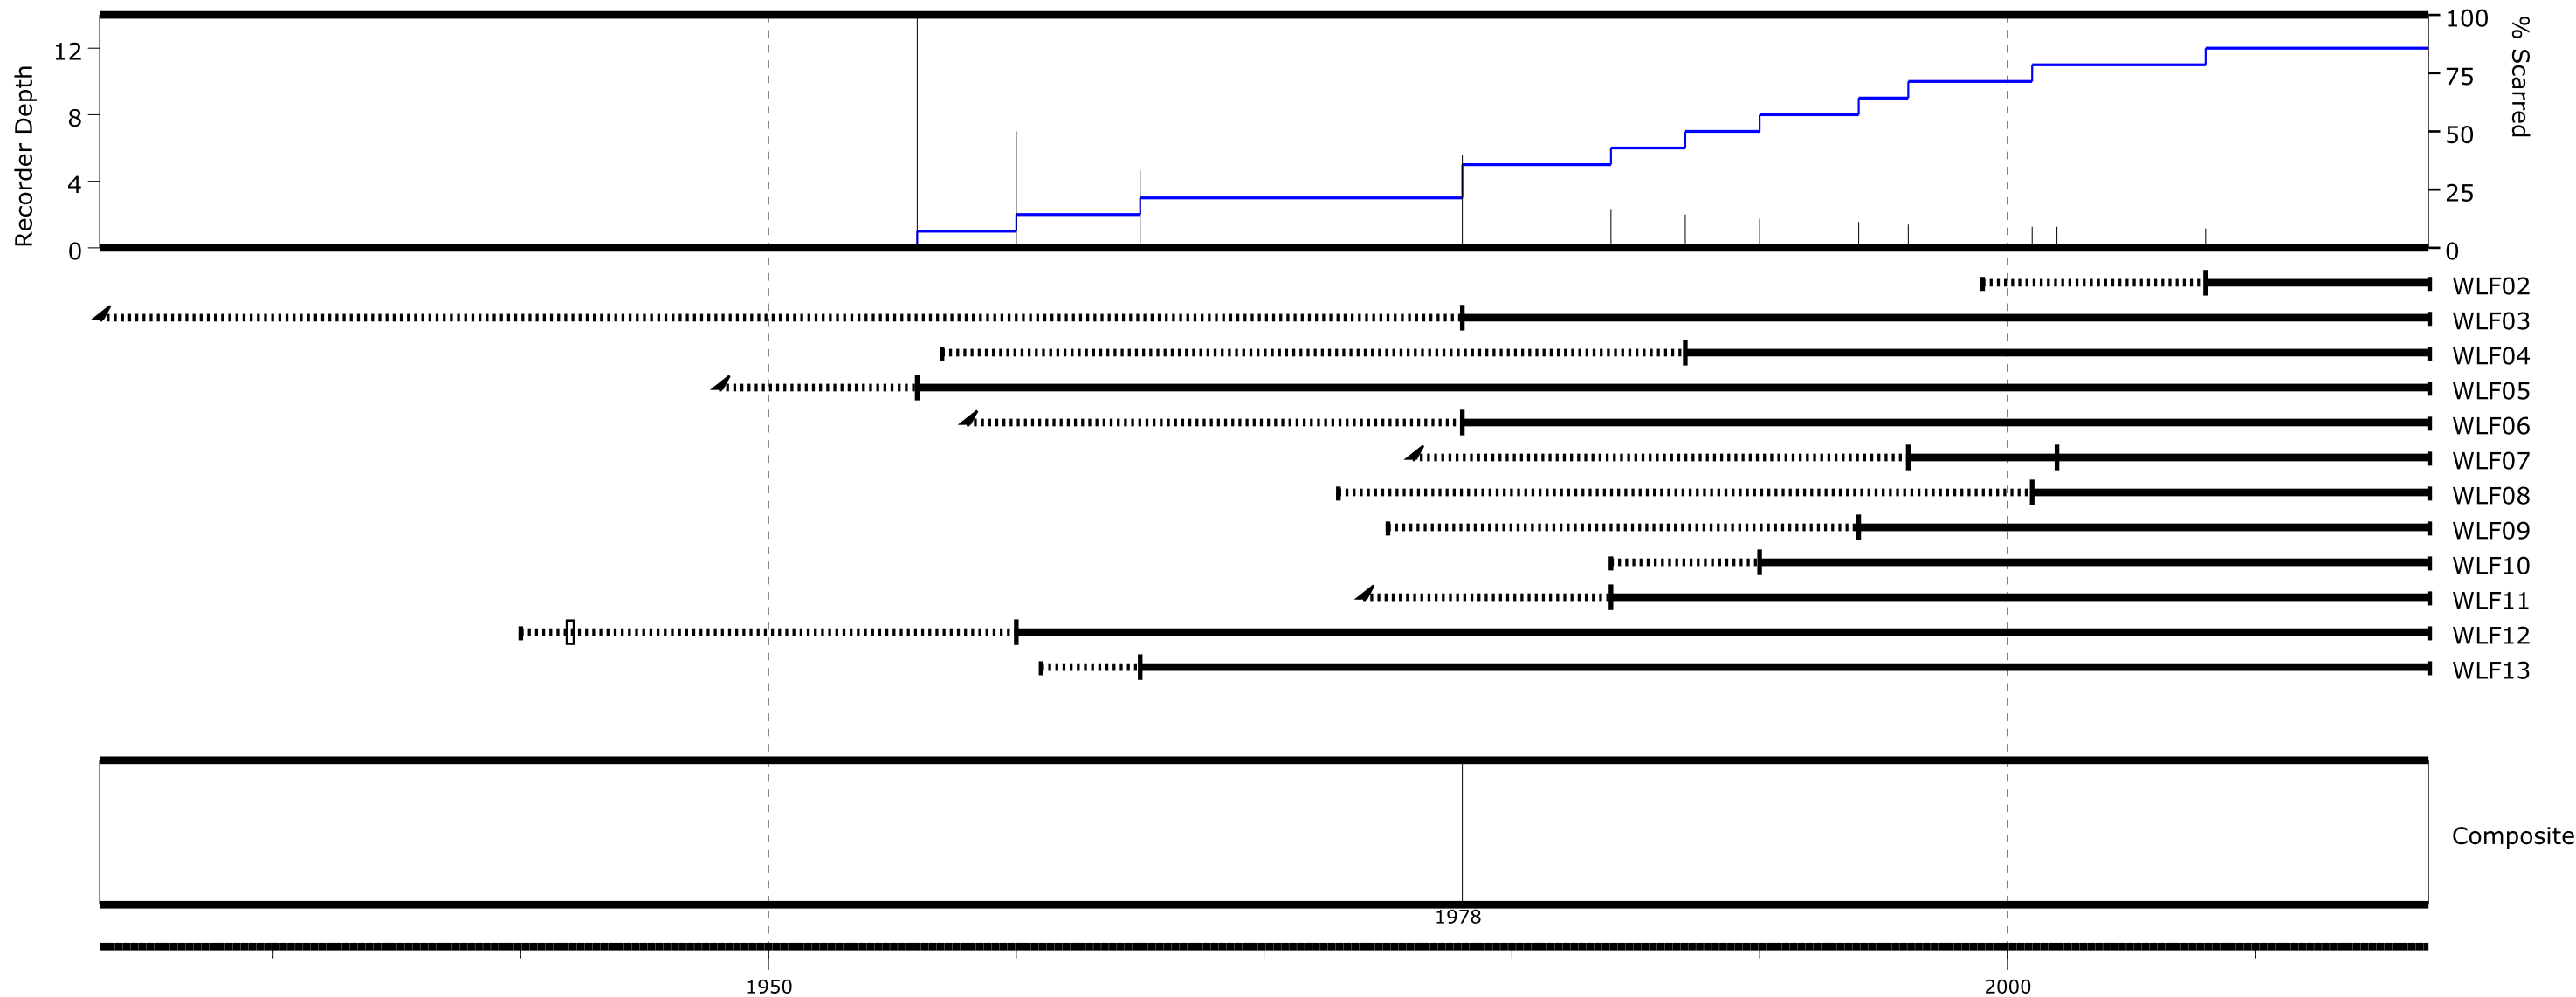

Wolf Creek

- Recorder year
 - - - Non-recorder year
 - █ Fire event
 - ▣ Injury event
 - █ Inner year with pith
 - ▴ Inner year without pith
 - ▾ Outer year with bark
 - ▾ Outer year without bark
- Composite based on fire events and filtered by
- Number of trees recording fires ≥ 2
 - Minimum number of samples ≥ 6